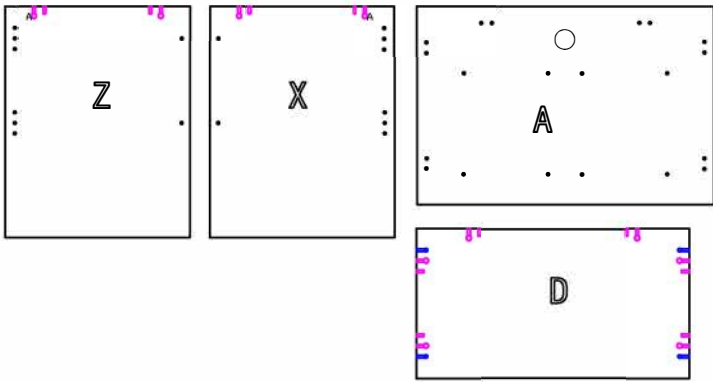

# ASSEMBLY INSTRUCTIONS

## CDK96

pin	6x35
	1
	10PCS
CAM	
	2
	10PCS
Cam Cover	
	3
	10PCS
CAM	
	4
	4PCS
Screw	6x50
	5
	4PCS
	