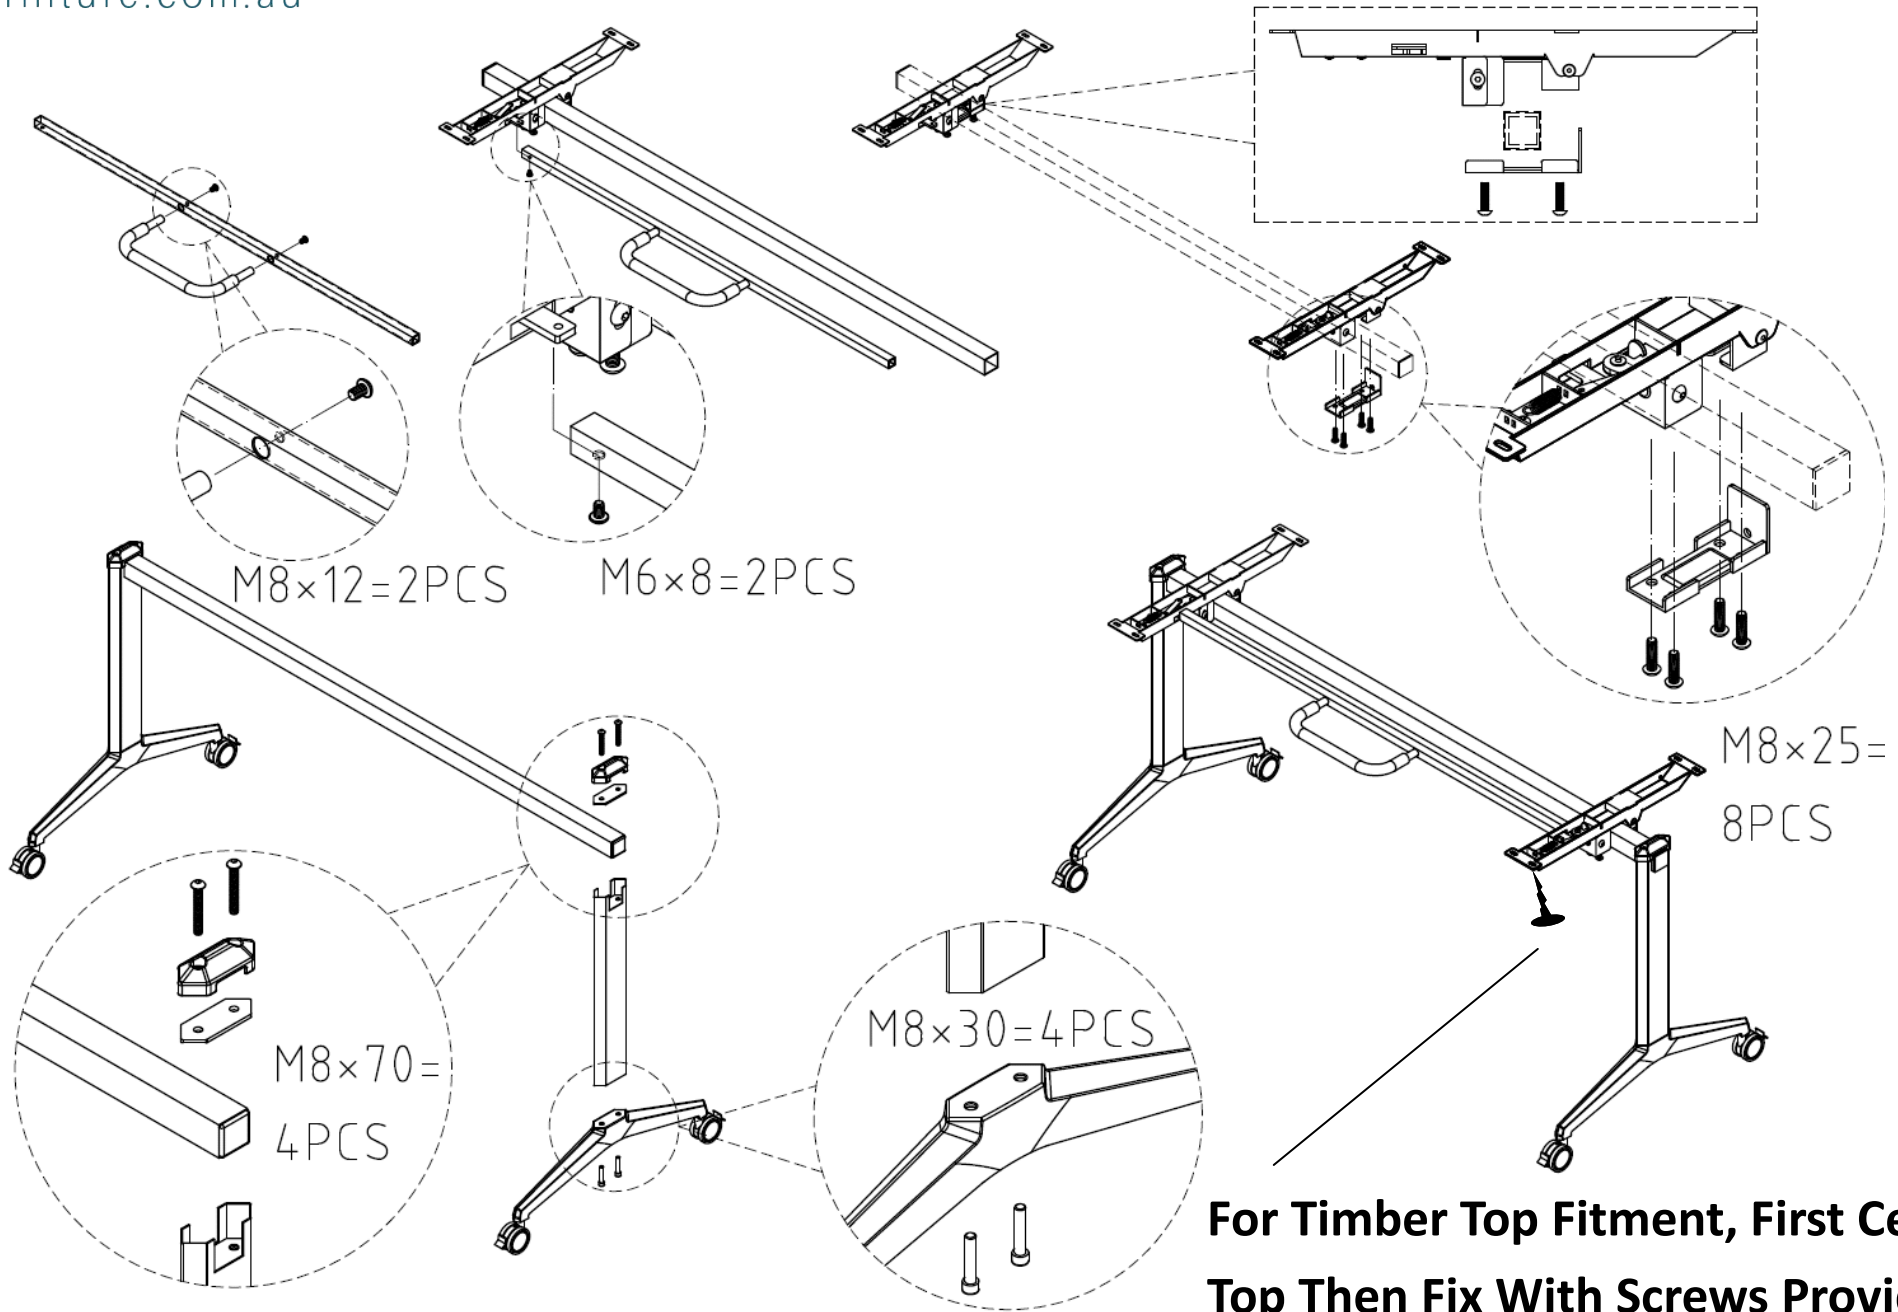

FTT - Flip Top Table Assembly Instructions

For Timber Top Fitment, First Centre Top Then Fix With Screws Provided

8G x 20 Timber Screw (8pcs)