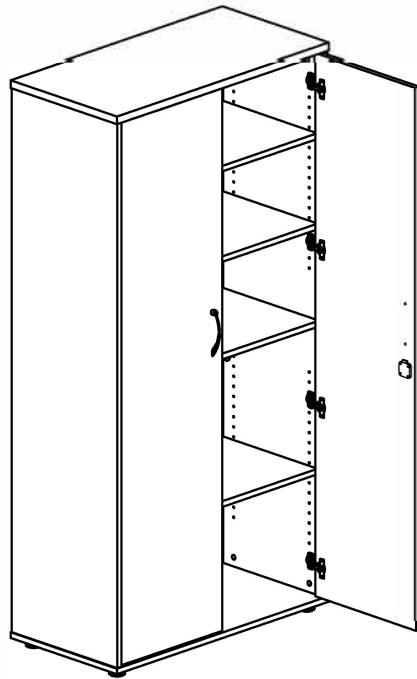

ASSEMBLY INSTRUCTIONS

VSC2FD

2011-8-25

	2
25PCS	25PCS
Cam Cover 3 25PCS	Bolt Minifix 4 12PCS
Hinge&Mount Plate 5 8PCS	T-Handle 6 2PCS
Screw 4x22 7 4PCS	Screw 4x16 8 32PCS
Screw 4x30 9 4PCS	CUSHIOA 26Hx62 10 4PCS
LOCK 11 1PCS	12 4x20 4PCS
Screw 3.5x13 13 2PCS	