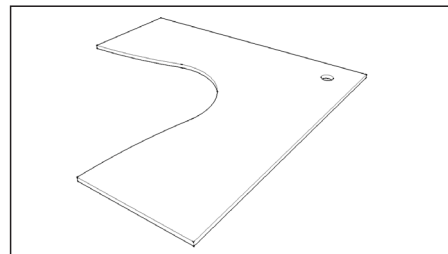

▪ 1500 X 700

▪ 1800 X 700

▪ 1200 X 1200 X 700

▪ 1500 X 1500 X 700

▪ 1800 X 1200 X 700

▪ 1800 X 1500 X 700

▪ 1800 X 1800 X 700

SCREEN SYSTEM

- Grey or Blue

Joining Poles

▪ Link at 90 or 120 degrees

1250 High Screens

▪ Available in Widths:
750, 1200, 1500 & 1800

1650 High Screens

▪ Available in Widths:
750, 1200, 1500 & 1800

LEG SYSTEMS