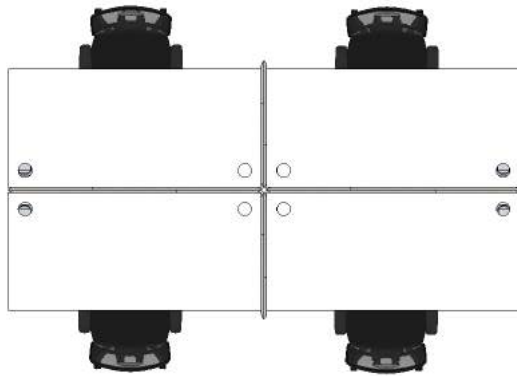

- Slimline Screen System
- Blue or Grey Screens
- White or Beech Tops
- 1250H or 1650H Screens
- Pinable Screens

MAXIMISE SPACE WITH CUBICLES

SPREAD OUT WITH 3 WAY 120° WORKSTATION

4 WAY WORKSTATION FOR MAXIMUM WORKSPACE

▪ 1500 X 700

▪ 1800 X 700

▪ 1200 X 1200 X 700

▪ 1500 X 1500 X 700

▪ 1800 X 1200 X 700

▪ 1800 X 1500 X 700

▪ 1800 X 1800 X 700

SCREEN SYSTEM

- Grey or Blue

Joining Poles

▪ Link at 90 or 120 degrees

1250 High Screens

▪ Available in Widths:
750, 1200, 1500 & 1800

1650 High Screens

▪ Available in Widths:
750, 1200, 1500 & 1800

LEG SYSTEMS

SPAN LEG
▪ White

SPAN LEG
▪ Black

SPAN LEG
▪ Silver

ADJUSTABLE LEG
▪ White or Silver

CLEG
▪ Silver C Leg

DC60-CH
▪ Chrome Round Leg
60mm, Adjustable Foot

ACCESSORIES

900mm Shelf
▪ Shown with Brackets