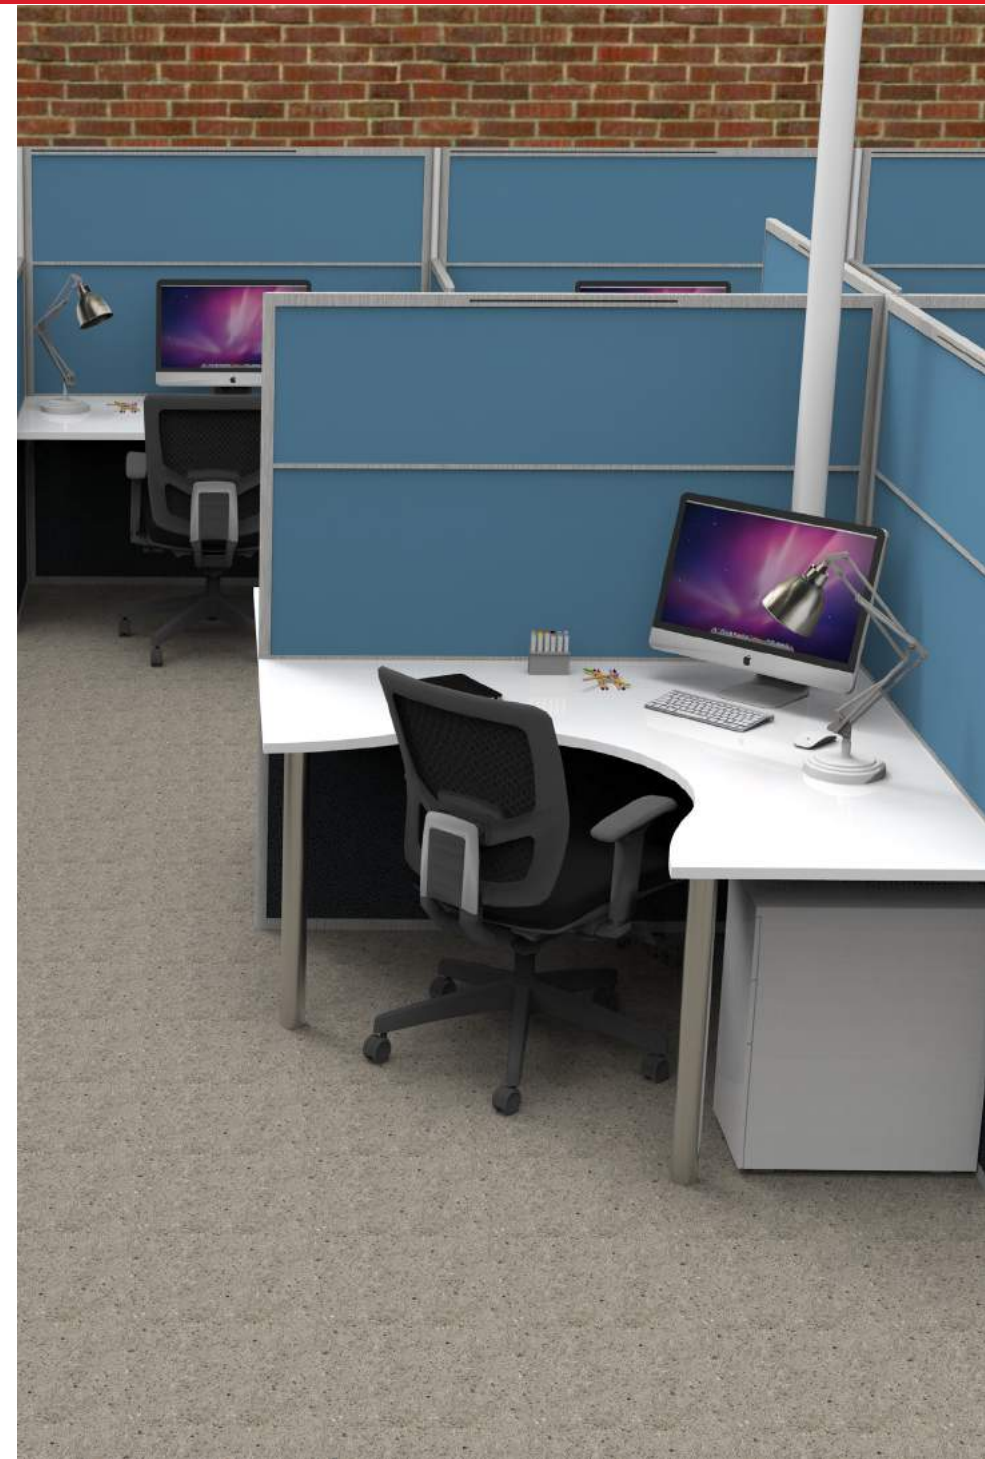

CREATE YOUR WORKSTATION ENVIRONMENT

- We can help from consultation and planning to providing drawings or 3D rendered images of your design.