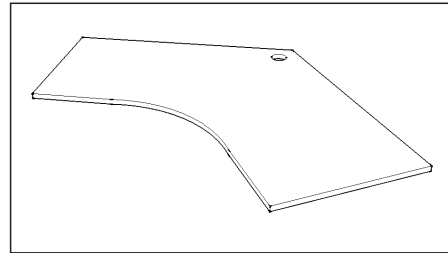

CREATE YOUR WORKSTATION ENVIRONMENT

- We can help from consultation and planning to providing drawings or 3D rendered images of your design.

EPIC SCREENS

WORKSTATION TOP SIZES - Beech or White

▪ 1200 X 700

▪ 1500 X 700

▪ 1800 X 700

▪ 1200 X 1200 X 700

▪ 1500 X 1500 X 700

▪ 1800 X 1200 X 700

▪ 1800 X 1500 X 700

▪ 1800 X 1800 X 700

SCREEN SYSTEM

- Grey or Blue

Joining Poles

▪ Link at 90 or 120 degrees

1250 High Screens

▪ Available in Widths:
750, 1200, 1500 & 1800

1650 High Screens

▪ Available in Widths:
750, 1200, 1500 & 1800

LEG SYSTEMS