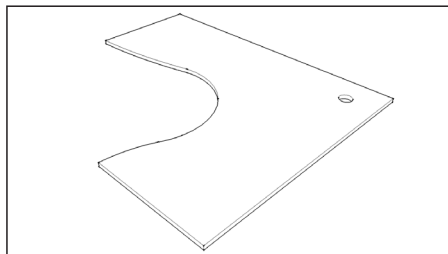

▪ 1500 X 700

▪ 1800 X 700

▪ 1200 X 1200 X 700

▪ 1500 X 1500 X 700

▪ 1800 X 1200 X 700

▪ 1800 X 1500 X 700

▪ 1800 X 1800 X 700

SCREEN SYSTEM

- Grey or Blue

Joining Poles

▪ Link at 90 or 120 degrees

1250 High Screens

▪ Available in Widths:
750, 1200, 1500 & 1800

1650 High Screens

▪ Available in Widths:
750, 1200, 1500 & 1800

LEG SYSTEMS