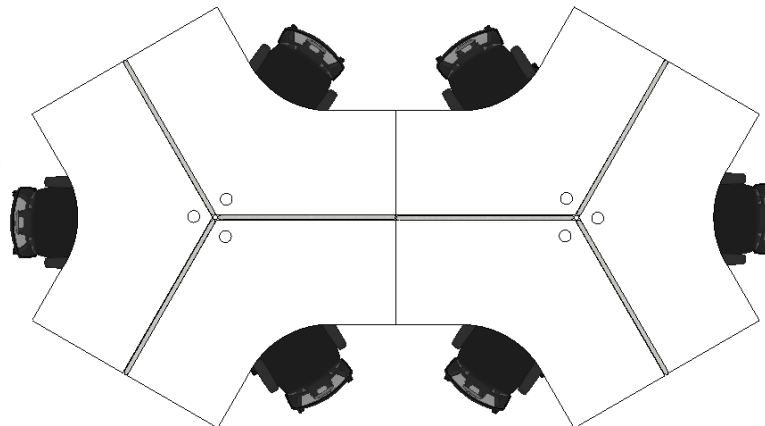

- Slimline Screen System
- Blue or Grey Screens
- White or Beech Tops
- 1250H or 1650H Screens
- Pinable Screens

MAXIMISE SPACE WITH CUBICLES

SPREAD OUT WITH 3 WAY 120° WORKSTATION

4 WAY WORKSTATION FOR MAXIMUM WORKSPACE

CREATE YOUR WORKSTATION ENVIRONMENT

- We can help from consultation and planning to providing drawings or 3D rendered images of your design.

EPIC SCREENS

WORKSTATION TOP SIZES - Beech or White

▪ 1200 X 700

▪ 1500 X 700

▪ 1800 X 700

▪ 1200 X 1200 X 700

▪ 1500 X 1500 X 700

▪ 1800 X 1200 X 700

▪ 1800 X 1500 X 700

▪ 1800 X 1800 X 700

SCREEN SYSTEM

- Grey or Blue

Joining Poles

▪ Link at 90 or 120 degrees

1250 High Screens

▪ Available in Widths:
750, 1200, 1500 & 1800

1650 High Screens

▪ Available in Widths:
750, 1200, 1500 & 1800

LEG SYSTEMS