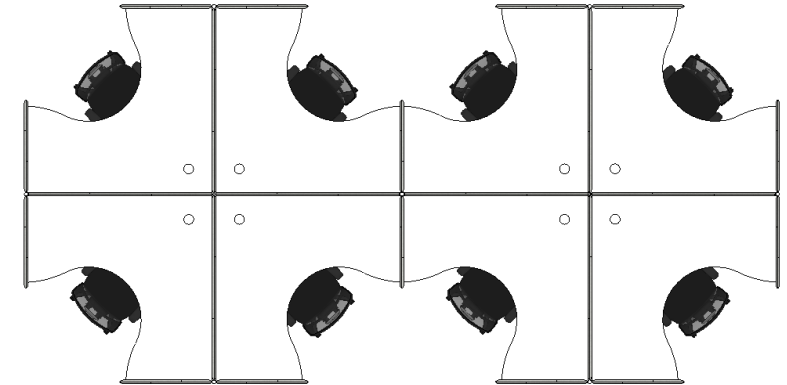

- Slimline Screen System
- Blue or Grey Screens
- White or Beech Tops
- 1250H or 1650H Screens
- Pinable Screens

MAXIMISE SPACE WITH CUBICLES

SPREAD OUT WITH 3 WAY 120° WORKSTATION

4 WAY WORKSTATION FOR MAXIMUM WORKSPACE

▪ 1500 X 700

▪ 1800 X 700

▪ 1200 X 1200 X 700

▪ 1500 X 1500 X 700

▪ 1800 X 1200 X 700

▪ 1800 X 1500 X 700

▪ 1800 X 1800 X 700

SCREEN SYSTEM

- Grey or Blue

Joining Poles

▪ Link at 90 or 120 degrees

1250 High Screens

▪ Available in Widths:
750, 1200, 1500 & 1800

1650 High Screens

▪ Available in Widths:
750, 1200, 1500 & 1800

LEG SYSTEMS