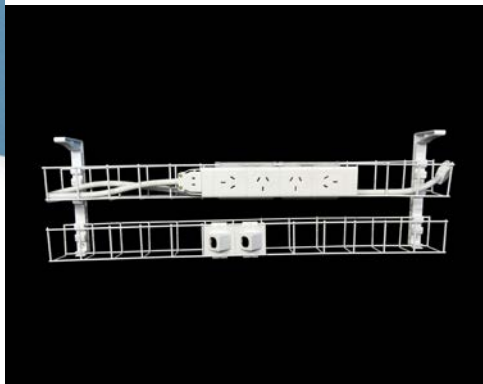

SWBK15502G2D

- 1 x Dual tier cable basket - 1550mm
- 1 x Dual auto switched power module
- 1 x GPO clip
- 2 x Data tiles
- 1 x 2.5m Interconnecting lead

3 Years Warranty
Available in White.

UNDER DESK CABLE MANAGEMENT

DUAL TIER CABLE BASKET KITS - 4 GPO + 2 DATA

SWBK6504G2D

- 1 x Dual tier cable basket - 650mm
- 1 x Quad auto switched power module
- 1 x GPO clip
- 2 x Data tiles
- 1 x 1.5m Interconnecting lead

2 Years Warranty
Available in White.

SWBK9504G2D

- 1 x Dual tier cable basket - 950mm
- 1 x Quad auto switched power module
- 1 x GPO clip
- 2 x Data tiles
- 1 x 1.5m Interconnecting lead

SWBK12504G2D

- 1 x Dual tier cable basket - 1250mm
- 1 x Quad auto switched power module
- 1 x GPO clip
- 2 x Data tiles
- 1 x 2m Interconnecting lead