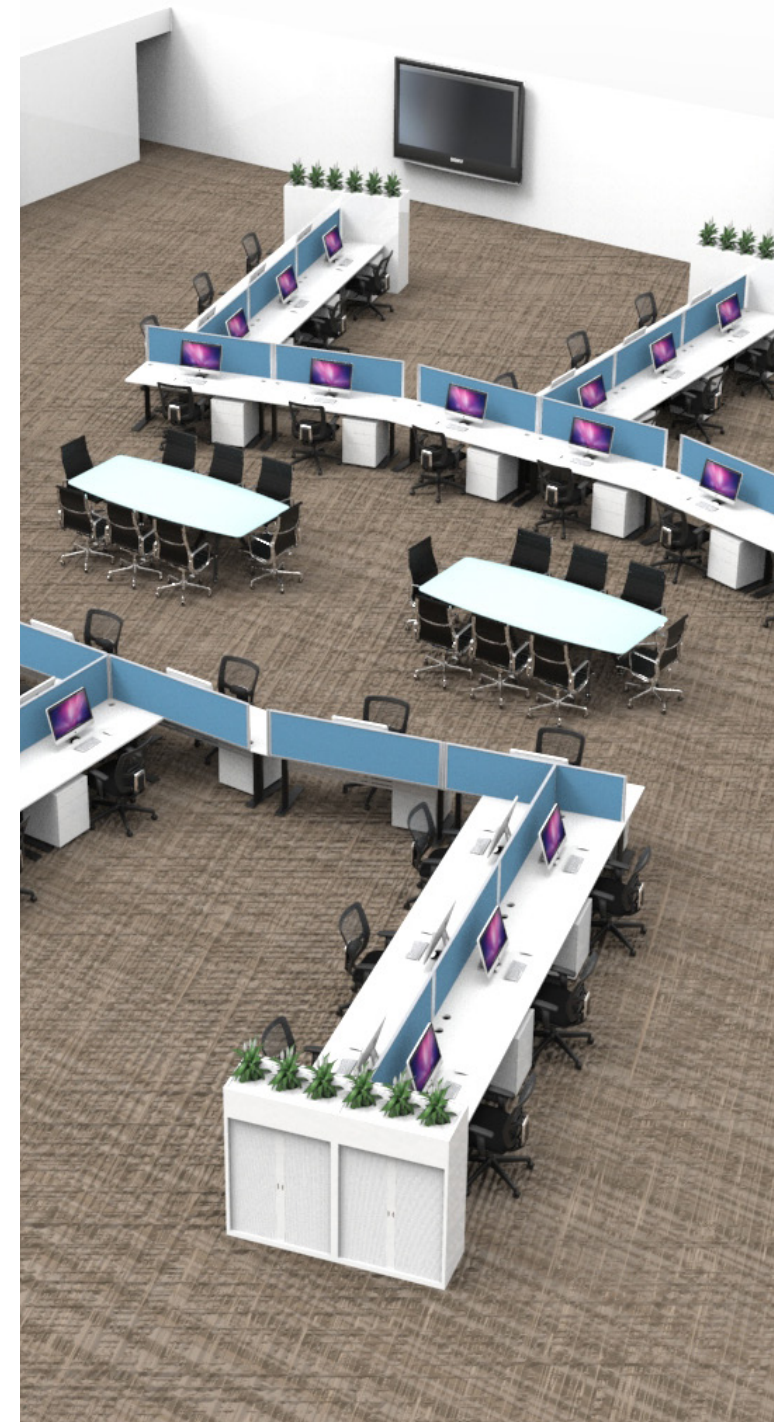

TABLE OF CONTENTS

- UNDER DESK CABLE MANAGEMENT
 - 4-6 Single Tier Basket Kits
 - 6-10 Dual Tier Basket Kits
 - 11 Baskets Sold Separately
- STARTER SOCKETS & SPLITTERS
 - 12 Starter Sockets
 - 13 Splitters
- ABOVE DESK POWER
 - 14-15 Power Rails
- IN DESK POWER
 - 16-17 Flip Boxes
- HOT DESKING POWER
 - 18 In Desk Modules
 - 19 Pop Up Power
- BOARDROOM TABLE BOXES
 - 20 Flip Boxes
- WIRELESS PHONE CHARGING
 - 21 Qi Compatible Charging
- POWER POLES & UMBILICALS
 - 22 Power Pole Kits
 - 23 Power Poles Sold Separately
 - 24 Umbilical Power Poles
 - 25 Workstation Power Ducting
- LEADS & DUCTING
 - 26 Interconnecting Leads & Cable Ducting
- CPU HOLDERS
 - 27 Under Desk Computer Tower Holders