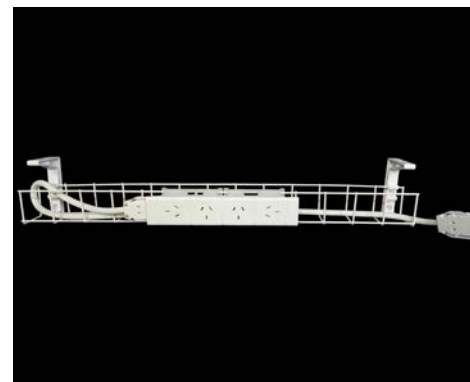

2 Years Warranty
Available in White.

SWBK9502G

1 x Single tier cable basket - 950mm
1 x Dual auto switched power module
1 x GPO clip
1 x 1.5m Interconnecting lead

SWBK12502G

1 x Single tier cable basket - 1250mm
1 x Dual auto switched power module
1 x GPO clip
1 x 2m Interconnecting lead

UNDER DESK CABLE MANAGEMENT

SINGLE TIER CABLE BASKET KITS - 2 GPO

TIP: Links to above desk power, flip boxes, in desk power and wireless charging modules.

SWBK15502G

1 x Single tier cable basket - 1550mm
1 x Dual auto switched power module
1 x 2.5m Interconnecting lead

2 Years Warranty
Available in White.

SINGLE TIER CABLE BASKET KITS - 4 GPO

SWBK6504G

1 x Single tier cable basket - 650mm
1 x Quad auto switched power module
1 x GPO clip
1 x 1.5m Interconnecting lead

2 Years Warranty
Available in White.

SWBK9504G

1 x Single tier cable basket - 950mm
1 x Quad auto switched power module
1 x GPO clip
1 x 1.5m Interconnecting lead

UNDER DESK CABLE MANAGEMENT

SINGLE TIER CABLE BASKET KITS - 4 GPO

SWBK12504G

1 x Single tier cable basket - 1250mm
1 x Quad auto switched power module
1 x GPO clip
1 x 2m Interconnecting lead