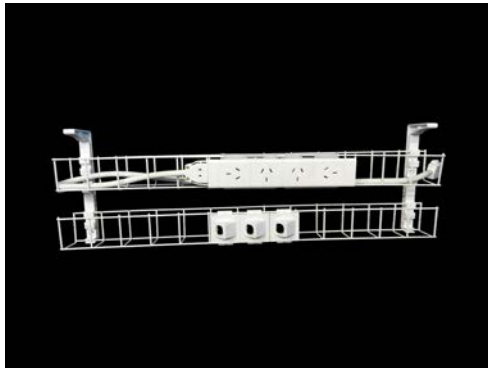

SWBK9504G2D

- 1 x Dual tier cable basket - 950mm
- 1 x Quad auto switched power module
- 1 x GPO clip
- 2 x Data tiles
- 1 x 1.5m Interconnecting lead

SWBK12504G2D

- 1 x Dual tier cable basket - 1250mm
- 1 x Quad auto switched power module
- 1 x GPO clip
- 2 x Data tiles
- 1 x 2m Interconnecting lead

UNDER DESK CABLE MANAGEMENT

DUAL TIER CABLE BASKET KITS - 4 GPO + 2 DATA

TIP: Links to above desk power, flip boxes, in desk power and wireless charging modules.

SWBK15504G2D

- 1 x Dual tier cable basket - 1550mm
- 1 x Quad auto switched power module
- 1 x GPO clip
- 2 x Data tiles
- 1 x 2.5m Interconnecting lead

3 Years Warranty
Available in White.

DUAL TIER CABLE BASKET KITS - 4 GPO + 3 DATA

SWBK6504G3D

- 1 x Dual tier cable basket - 650mm
- 1 x Quad auto switched power module
- 1 x GPO clip
- 3 x Data tiles
- 1 x 1.5m Interconnecting lead