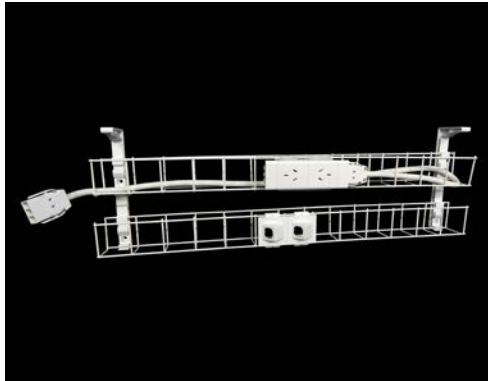

Connects to wall starter, adjoining cable basket or power pole kit. Takes power and data.

SWBK6502G2D

1 x Dual tier cable basket - 650mm
1 x Dual auto switched power module
1 x GPO clip
2 x Data tiles
1 x 1.5m Interconnecting lead

2 Years Warranty
Available in White.

UNDER DESK CABLE MANAGEMENT

DUAL TIER CABLE BASKET KITS - 2 GPO + 2 DATA

SWBK9502G2D

- 1 x Dual tier cable basket - 950mm
- 1 x Dual auto switched power module
- 1 x GPO clip
- 2 x Data tiles
- 1 x 1.5m Interconnecting lead