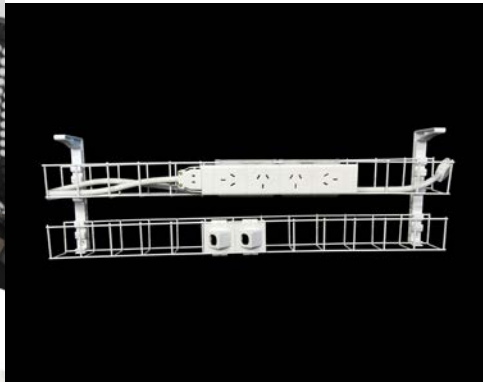

SWBK15502G2D

- 1 x Dual tier cable basket - 1550mm
- 1 x Dual auto switched power module
- 1 x GPO clip
- 2 x Data tiles
- 1 x 2.5m Interconnecting lead

3 Years Warranty
Available in White.

UNDER DESK CABLE MANAGEMENT

DUAL TIER CABLE BASKET KITS - 4 GPO + 2 DATA

SWBK6504G2D

- 1 x Dual tier cable basket - 650mm
- 1 x Quad auto switched power module
- 1 x GPO clip
- 2 x Data tiles
- 1 x 1.5m Interconnecting lead

2 Years Warranty
Available in White.