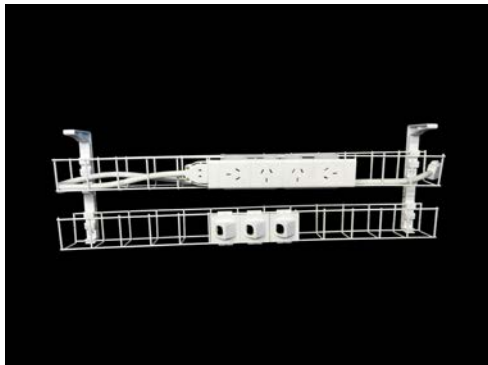

UNDER DESK CABLE MANAGEMENT

DUAL TIER CABLE BASKET KITS - 4 GPO + 2 DATA

TIP: Links to above desk power, flip boxes, in desk power and wireless charging modules.

SWBK15504G2D

- 1 x Dual tier cable basket - 1550mm
- 1 x Quad auto switched power module
- 1 x GPO clip
- 2 x Data tiles
- 1 x 2.5m Interconnecting lead

3 Years Warranty
Available in White.

DUAL TIER CABLE BASKET KITS - 4 GPO + 3 DATA

SWBK6504G3D

- 1 x Dual tier cable basket - 650mm
- 1 x Quad auto switched power module
- 1 x GPO clip
- 3 x Data tiles
- 1 x 1.5m Interconnecting lead

2 Years Warranty
Available in White.

SWBK9504G3D

- 1 x Dual tier cable basket - 950mm
- 1 x Quad auto switched power module
- 1 x GPO clip
- 3 x Data tiles
- 1 x 1.5m Interconnecting lead

UNDER DESK CABLE MANAGEMENT