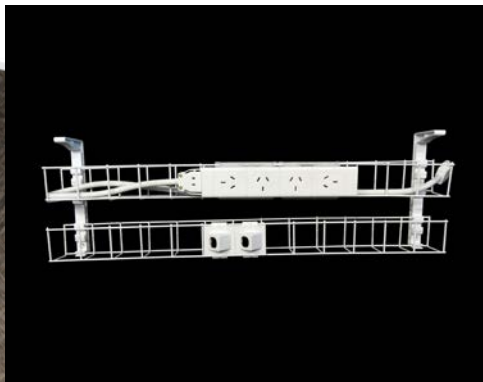

DUAL TIER CABLE BASKET KITS - 4 GPO + 2 DATA

SWBK6504G2D

- 1 x Dual tier cable basket - 650mm
- 1 x Quad auto switched power module
- 1 x GPO clip
- 2 x Data tiles
- 1 x 1.5m Interconnecting lead

2 Years Warranty
Available in White.

SWBK9504G2D

- 1 x Dual tier cable basket - 950mm
- 1 x Quad auto switched power module
- 1 x GPO clip
- 2 x Data tiles
- 1 x 1.5m Interconnecting lead

SWBK12504G2D

- 1 x Dual tier cable basket - 1250mm
- 1 x Quad auto switched power module
- 1 x GPO clip
- 2 x Data tiles
- 1 x 2m Interconnecting lead