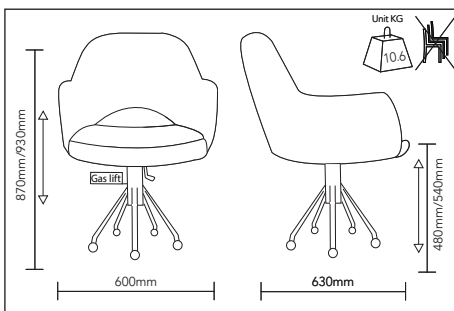

Teal

VINYL
100,000 RUB TESTED

Black

Charcoal

Blue

FRAME DIMENSIONS & FINISHES

Black

METAL 5 WAY CASTOR