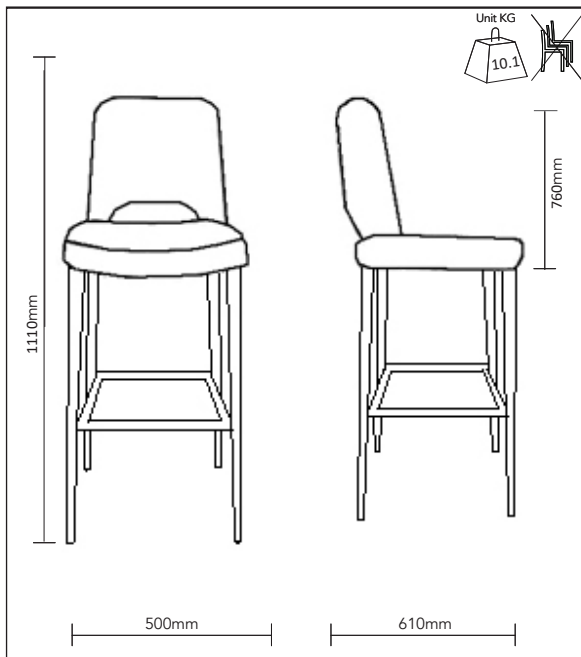

FRAME DIMENSIONS & FINISHES

METAL 4 LEG STOOL FRAME

FINISHES

Black

STOCK COLOURS - FABRIC

CHARCOAL

ASH GREY

BLUE