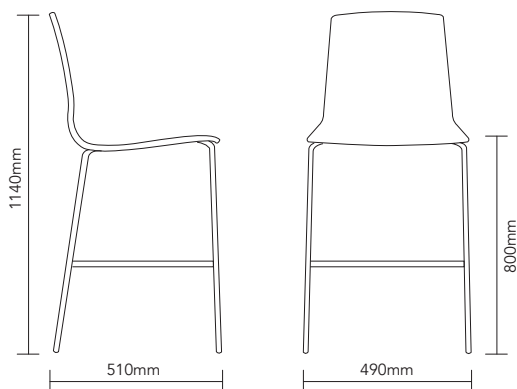

DIMENSIONS

SHELL FINISHES

FRAME FINISH

Chrome Steel

DETAILS

SEAT & BACK

Recyclable Technopolymer

FRAME

Chrome Plated Steel

ORIGIN

Italy

USE

Indoor

DESCRIPTION

The Alice Stool features a recyclable technopolymer shell. The Alice 4-leg frame is D16mm x 2mm chrome plated steel tube. This stool is recommended for indoor use only and is also available in H650 mm.