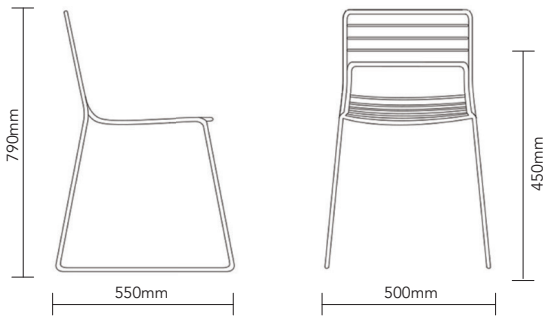

Cage

GAL Metal Powdercoated Chair

DIMENSIONS

Seat Pad Optional

Unit KG

6.4

PCS/CTN

2 2

0.284m³

4pcs

SHELL & FRAME FINISHES

Black

White

DETAILS

SHELL & FRAME

Zinc Plated

ORIGIN

China

USE

Indoor / Semi Outdoor

DESCRIPTION

The Cage chair is contemporary in design. This sturdy product features reinforced welds and screw in foot caps. This chair is recommended for both indoor and semi outdoor use with an optional outdoor seat pad. Other colours available via indent.