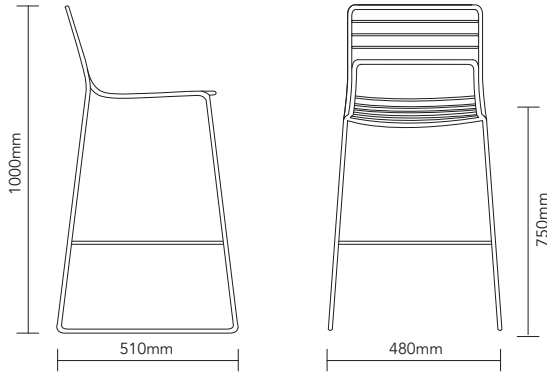

Cage

GAL Metal Powdercoated **Stool**

DIMENSIONS

Seat Pad Optional

SHELL & FRAME FINISHES

Black

White

Chrome

DETAILS

SHELL & FRAME

Zinc Plated

ORIGIN

China

USE

Indoor / Semi Outdoor

DESCRIPTION