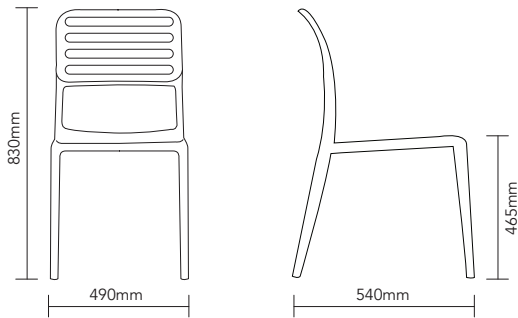

DIMENSIONS

SHELL FINISHES

Anthracite

Taupe

Red

Blue

White

Chocolate

The Costa Chair is sleek & contemporary in design & features a matt finish, recyclable resin body & frame. This factory tested chair can take up to 110kg, can be stacked in groups of 8 & is suitable for indoor & outdoor use. Orange, Green and Purple colours available via indent with a minimum order quantity of 150 pieces per colour.