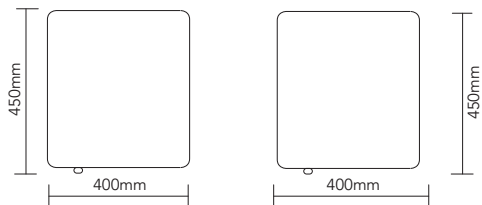

Delhi

Ottoman

DIMENSIONS

SEAT: VINYL - 100,000 RUB TESTED

Black

Red

Blue

DETAILS