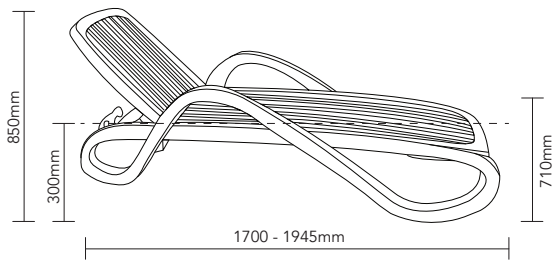

## DIMENSIONS

Unit KG

17pcs

## DESCRIPTION

The Guam Sunlounger with arms, is contemporary in design & is made from a white tubular polypropylene frame. This sunloungers main features are:

- 4 setting adjustable backrest
- Available in a range of colours
- Non-slip feet & small wheels for effortless repositioning
- Stackable in groups of 17