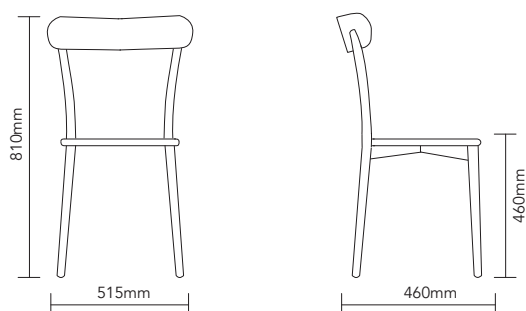

DIMENSIONS

Unit KG

4.5

Assembled

PCS/CTN

4 4

0.324m³

4pcs

Indoor

ORIGIN

Poland

DESCRIPTION

The Icho chair is a stylish stacking timber chair from Paged, Poland. This product displays clever European craftsmanship and is made from European beech wood. It features a gloss finish that protects and accentuates the natural grain of wood and is recommended for Indoor use only. It can be stacked 4 chairs high and is supplied assembled.