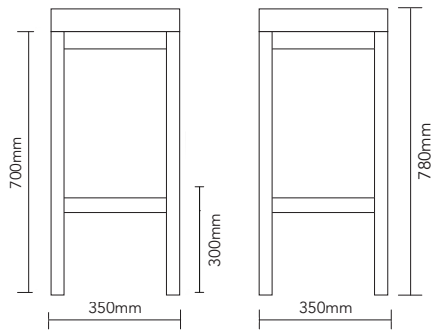

London

DIMENSIONS

SEAT PAD COLOURS

Black Red White Blue

Green Orange Charcoal Taupe

Tan

Polished Stainless Steel

ORIGIN

China

USE

Indoor

DESCRIPTION

The London Stools design features solid polished stainless steel frame with reinforced welds, commercial grade vinyl rub tested to 10000,000 and a molded foam seat.

EPIC OFFICE
furniture.com.au