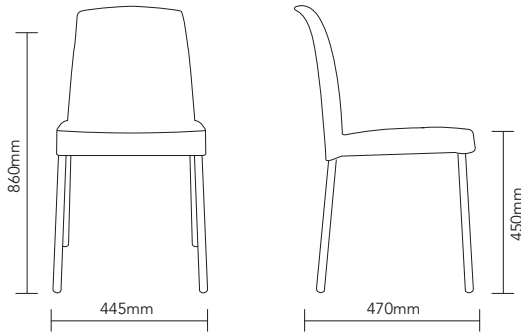

Minsk

DIMENSIONS

SHELL FINISHES

Taupe

Charcoal

Blue

FRAME FINISHES

Chrome Steel

DETAILS

SEAT & BACK
Fully Upholstered

FRAME
Stainless Steel

ORIGIN
China

USE
Indoor

DESCRIPTION

The Minsk chair is classic in design and made for comfort as it features a high density foam seat that is fully upholstered with a 100,000 rub tested commercial grade vinyl. This modern chair consists of a polished stainless steel frame and cleverly webbed seat and back. The Minsk chair can be stacked in groups of 4 and is recommended for indoor use only.