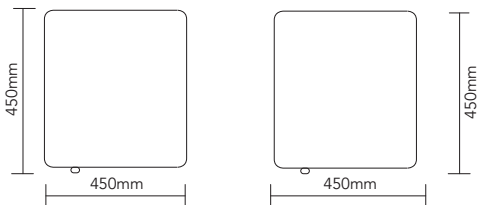

Ottoman V2

Blob1

DIMENSIONS

SEAT: VINYL - 100,000 RUB TESTED

DETAILS

SEAT

Commercial Grade Vinyl

FRAME