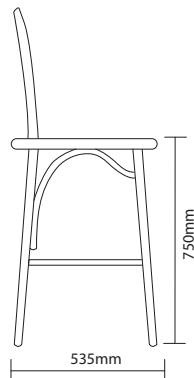

## DIMENSIONS

Seat Pad Available

Seat Pattern

## DESCRIPTION

The Princess chair and stool is a classic style that provides both comfort to relax or entertain. This product is made from solid European Beechwood for long lasting durability and sturdiness. The prime features of the Princess is the skilful moulding and shaping of the wet wood, forming a signature curved shape. Both the chair and stool have the unique filigree embossing located on the seat. This product is recommended for Indoor use only and should not be stacked.