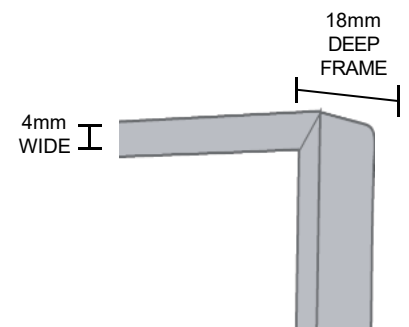

Slimline Frame Suzette Pinboard

The Slimline Frame Suzette Pinboard is a stylish and highly practical communication solution for your workplace, home or school. The 100% polyester surface is easily pinnable and makes the board recyclable at the end of its life.

The stylish slimline board has a depth of 20.7mm from the wall, making it one of the slimmest pinboards available. A huge range of colours and sizes, including custom, are available so you can create the perfect pinboard to suit your space.

DIMENSIONS

900 x 600 | 900 x 900 | 1200 x 900 | 1200 x 1200 | 1500 x 900 | 1500 x 1200 | 1800 x 900
1800 x 1200 | 2000 x 1200 | 2100 x 1200 | 2400 x 1200

For Orders Please Contact

PH: 1300 849 152

sales@whiteboardsandpinboards.com.au