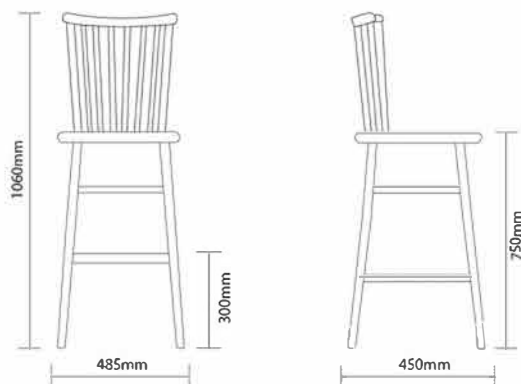

Spoke Stool

FAMEG

DIMENSIONS

FINISHES

Black Stain

Natural Stain

DETAILS

SEAT & BACK
Solid Timber

FRAME
European Beech

ORIGIN
Poland

USE
Indoor

DESCRIPTION

The Spoke stool is both sleek and modern in design. This product displays clever European craftsmanship and is made from European Beechwood. This product comes pre assembled in a stain finish accentuating the natural grain of the wood. It is recommended for indoor use only and is not stackable.