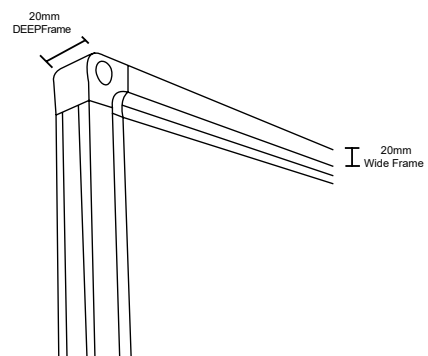

Standard Frame Corkboard

The Standard Frame Corkboard provides a natural look for your home or office, with the environmentally-friendly surface making it sustainable as well as highly practical. The aluminium frame with concealed fixtures and rounded corners allows you to easily install the board flush on your wall, making for a sleek aesthetic. A wide range of sizes, including custom, are available so you can find the perfect corkboard for you workplace, home office, school or club.

FEATURES

- Environmentally-friendly corkboard
- Aluminium frame
- Concealed fixtures
- Easy installation
- Custom sizing available
- Non-toxic
- Made from renewable resources
- 12 month warranty

DIMENSIONS

900 x 600 | 900 x 900 | 1200 x 900 | 1200 x 1200 | 1500 x 900 | 1500 x 1200 | 1800 x 900 | 1800 x 1200 | 2100 x 1200 | 2400 x 1200

For Orders Please Contact

PH: 1300 849 152

sales@whiteboardsandpinboards.com.au