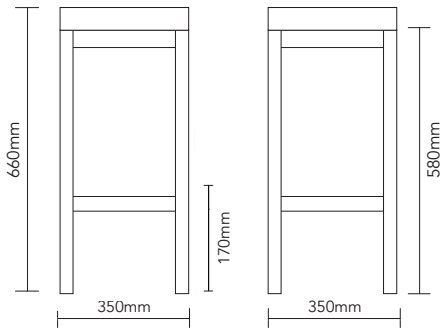

Tokyo

DIMENSIONS

SEAT PAD COLOURS

Black

Red

White

Blue

Green