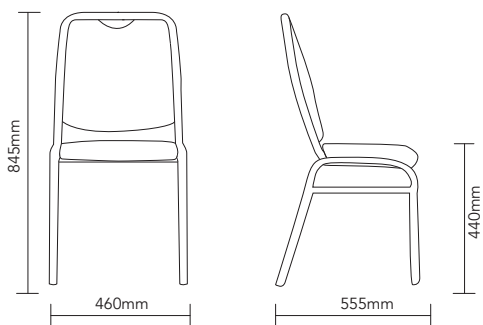

Utah

DIMENSIONS

SEAT FINISH

Black

Blue

FRAME FINISH

Silver Metallic

DETAILS

DESCRIPTION

The Utah Chair is contemporary in design & consists of a powder coated aluminium tube frame and 50,000 rub tested fabric for the seat and back. This chair can be stacked 6 high free standing and 12 high on a trolley. It is suitable for indoor use.