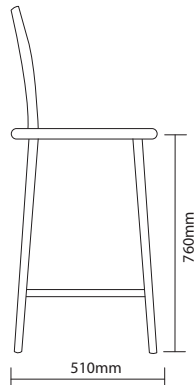

## DIMENSIONS

## DESCRIPTION

The Warsaw chair and stool is both sleek and modern in design. This product displays clever European craftsmanship and is made from European Beechwood. This product features a gloss finish that protects and accentuates the natural grain of wood and is recommended for Indoor use only and not to be stacked.