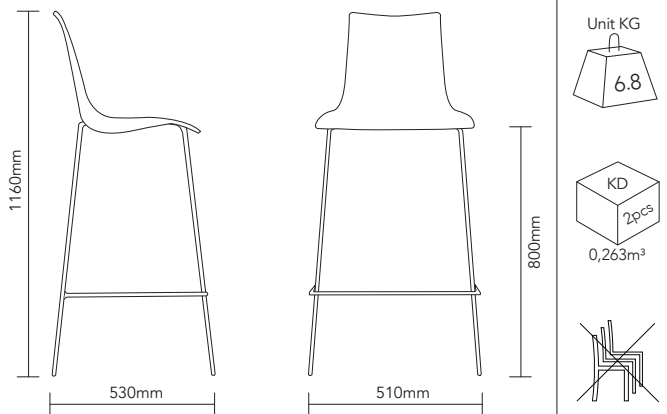

# Zebra 65 + 80

Design **Luisa Battaglia**

## DIMENSIONS

H80CM

H65CM

## DETAILS

**SEAT & BACK**  
Recyclable Polycarbonate

**FRAME**  
Chrome Plated Steel Tube

**ORIGIN**  
Italy

**USE**  
Indoor

## DESCRIPTION

The Zebra 65 and 80 stool both feature a recyclable polycarbonate shell that can be translucent or solid gloss in colour. The stool frames are both made from D16mm chromed steel and can be purchased with a fixed cushion.