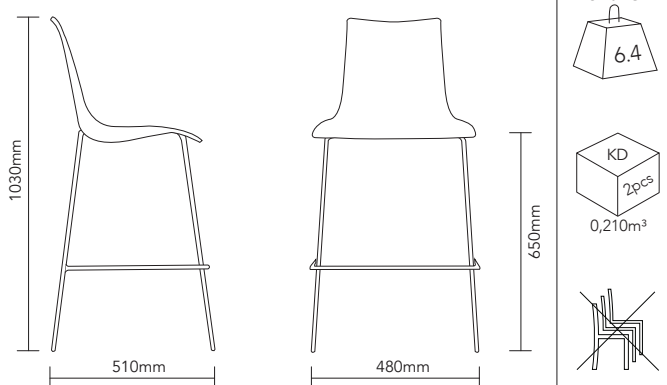

# Zebra 65 + 80

Design **Luisa Battaglia**

## DIMENSIONS

H80CM

H65CM

## DETAILS

**SEAT & BACK**  
Recyclable Polycarbonate

**FRAME**  
Chrome Plated Steel Tube

**ORIGIN**  
Italy

**USE**  
Indoor

## DESCRIPTION

The Zebra 65 and 80 stool both feature a recyclable polycarbonate shell that can be translucent or solid gloss in colour. The stool frames are both made from D16mm chromed steel and can be purchased with a fixed cushion.