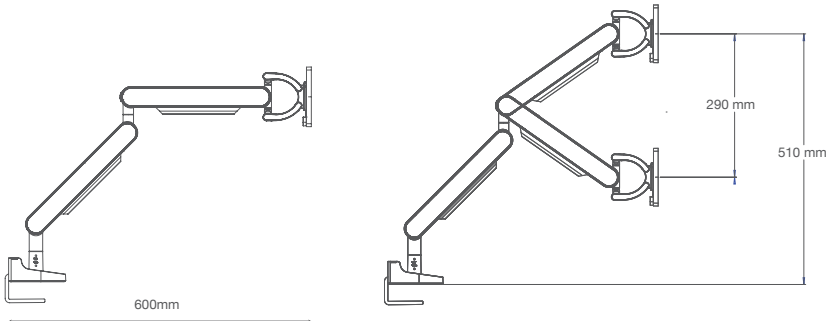

**zgo**

**colour your world**

Top Down Clamp

Monitor Size Supportable: 17" to 34" (Monitor Size for reference only; Weight Supportable should be key factor)

Monitor Weight Supportable: 3~11 kg (6.6~24.3 lbs)

Extended Arm Reach (from Desk Edge): 600 mm

Vertical Arm Adjustment Range: 290 mm

VESA Compliance: 75 mm<sup>2</sup> and 100 mm<sup>2</sup>

Arm Swivel Range (CW/CCW)<sup>2</sup>: 360° (With 180° lock-out feature to protect walls and screens)

Monitor Pivot Range: 360°

Monitor Tilt Range: Forward 20° / Backward 35°

Quick Release for VESA Attachment: For ease of Monitor replacement

Quick Release for Mounting Attachment: For ease of transition to Crossbar Mounting

Desk Fixing Options: Top down Desk Clamp

Standard Clamp Thickness Range: 16-33 mm / 33-50 mm

Warranty Period: Limited 10 Years

Sustainability: 29% recycled and 99% recyclable content

Cable Management: Semi Concealed within upper and lower arm