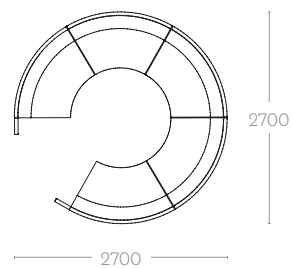

Arc 4

Arc 5

2000

Dimensions (mm)

SEAT HEIGHT = 430mm

Motion Felt Colour Options

Ash Grey

Stone Grey