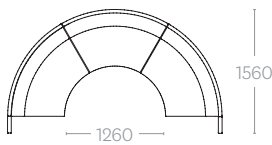

Arc 4

Arc 5

2000

Dimensions (mm)

SEAT HEIGHT = 430mm

Motion Felt Colour Options

Ash Grey

Stone Grey