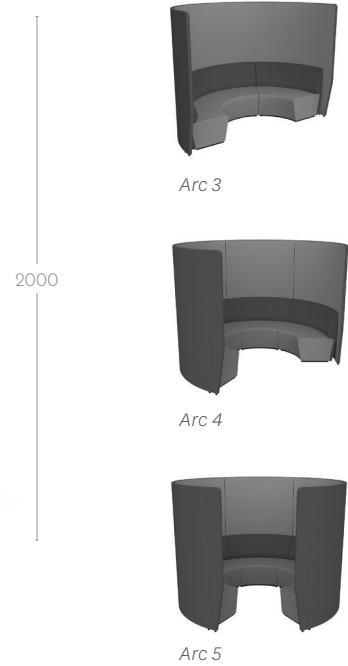

Arc 2000 Walls

Motion Arc provides space for people to collaborate together, and comes with the option of additional privacy walls to enclose the space and provide a high level of privacy for workers.

Arc 3

Arc 4

Arc 5

2000

Dimensions (mm)

SEAT HEIGHT = 430mm

Motion Felt Colour Options

Ash Grey

Stone Grey