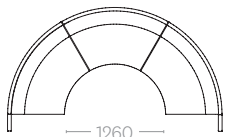

Arc 2

Arc 3

Arc 4

Arc 5

## Dimensions (mm)

SEAT HEIGHT = 430mm