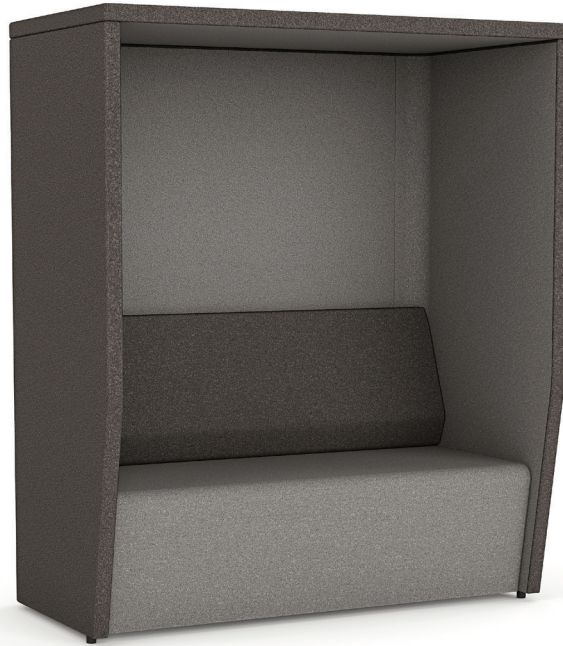

Canopy

Motion Canopy seating can be arranged to create meeting spaces or be used as quiet spaces to complete short individual tasks. The large acoustic panels and roof provide a very good level of privacy in the busy work environment.

Dimensions (mm)

SEAT HEIGHT = 430mm

Motion Felt Colour Options

Ash Grey

Stone Grey

Charcoal Grey

Deep Blue

Ice Blue