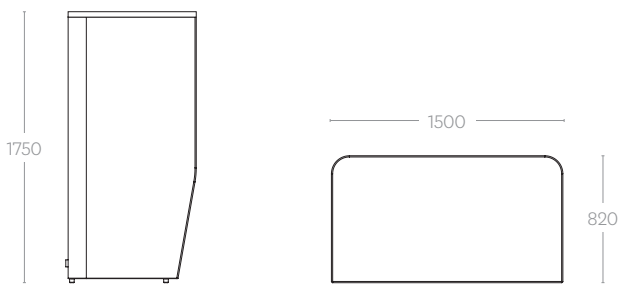

Dimensions (mm)

SEAT HEIGHT = 430mm

Motion Felt Colour Options

Ash Grey

Stone Grey

Charcoal Grey

Deep Blue

Ice Blue