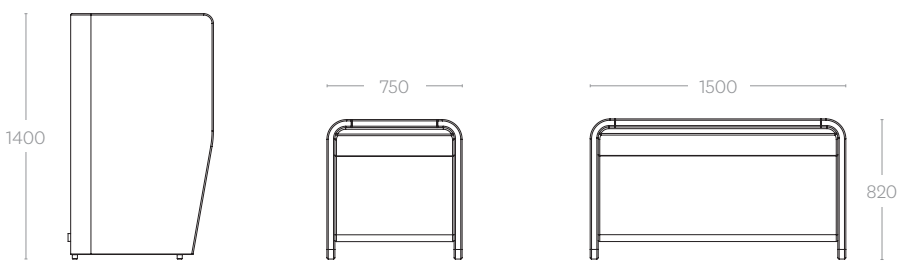

Cape

Motion Cape seating can be arranged to create meeting spaces or be used as quiet spaces to complete short individual tasks. The large acoustic panels provide a good level of privacy in the busy work environment.

Dimensions (mm)

SEAT HEIGHT = 430mm

Motion Felt Colour Options

Ash Grey

Stone Grey

Charcoal Grey

Deep Blue

Ice Blue