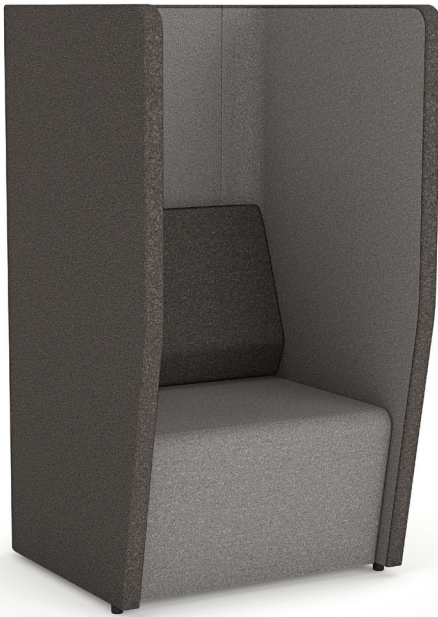

Cape

Motion Cape seating can be arranged to create meeting spaces or be used as quiet spaces to complete short individual tasks. The large acoustic panels provide a good level of privacy in the busy work environment.

Dimensions (mm)

SEAT HEIGHT = 430mm

Motion Felt Colour Options

Ash Grey

Stone Grey

Charcoal Grey

Deep Blue

Ice Blue