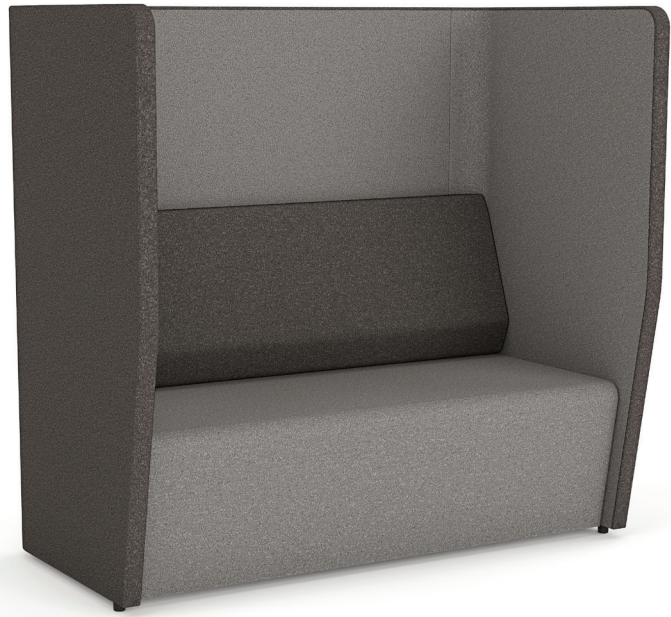

Cape

Motion Cape seating can be arranged to create meeting spaces or be used as quiet spaces to complete short individual tasks. The large acoustic panels provide a good level of privacy in the busy work environment.

Dimensions (mm)

SEAT HEIGHT = 430mm

Motion Felt Colour Options

Ash Grey

Stone Grey

Charcoal Grey

Deep Blue

Ice Blue