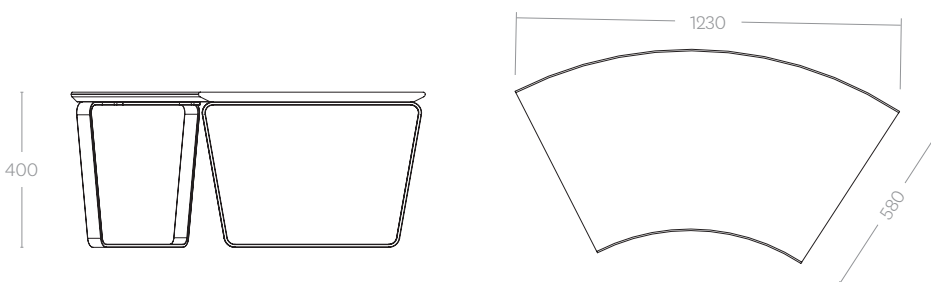

# Coffee Table (Curved)

Motion Coffee Tables are designed to compliment Loop items by referencing the same aesthetic, replace a Loop with a Coffee Table to add interest and storage space.

## Dimensions (mm)