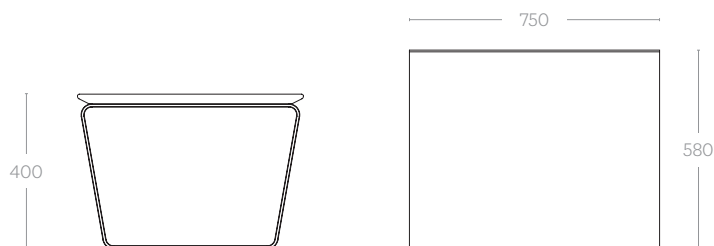

Coffee Table (Straight)

Motion Coffee Tables are designed to compliment Loop items by referencing the same aesthetic, replace a Loop with a Coffee Table to add interest and storage space.

Dimensions (mm)

Worksurface & Frame Options

White Lacquer

Solid Beech

Black Powdercoat