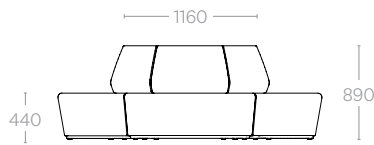

Disc

Motion Discs are perfect for open spaces, providing comfortable individual seating spaces in a 360° range.

Dimensions (mm)

Motion Felt Colour Options

Ash Grey

Stone Grey

Charcoal Grey

Deep Blue