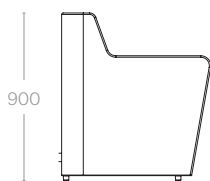

Fin

Motion Fin seating can be arranged to create open meeting areas or be used as spaces to complete short individual tasks. The low back creates an open welcoming environment for workers to relax as well.

Dimensions (mm)

SEAT HEIGHT = 430mm

Motion Felt Colour Options

Ash Grey

Stone Grey

Charcoal Grey

Deep Blue

Ice Blue