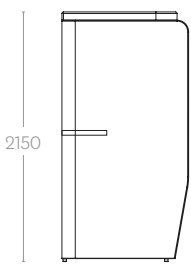

Dimensions (mm)

Worksurface Options

White Lacquer

Solid Beech

WORKSURFACE HEIGHT = 1050mm

Motion Felt Colour Options

Ash Grey

Stone Grey