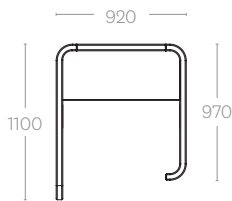

Dimensions (mm)

Worksurface Options

White Lacquer

Solid Beech

WORKSURFACE HEIGHT = 1050mm

Motion Felt Colour Options

Ash Grey

Stone Grey