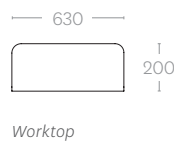

Link

Motion Link wall mounted phone booths provide workers with a small private space to make phone/video calls. A standing height table top provides space for laptops or notebooks if necessary.

Dimensions (mm)