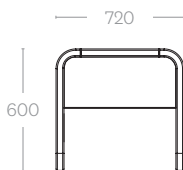

Link

Motion Link wall mounted phone booths provide workers with a small private space to make phone/video calls. A standing height table top provides space for laptops or notebooks if necessary.

Dimensions (mm)