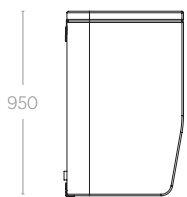

Link

Motion Link wall mounted phone booths provide workers with a small private space to make phone/video calls. A standing height table top provides space for laptops or notebooks if necessary.

Dimensions (mm)