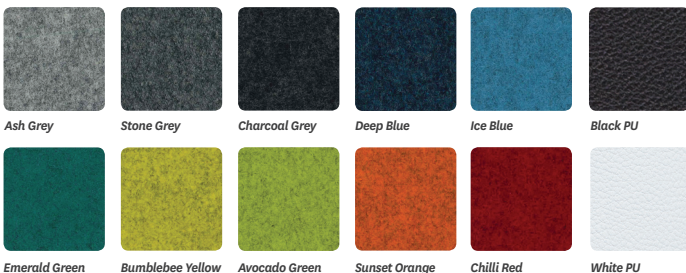

# Luna

The Luna stool and chair combines modern and retro for the **informal zone** or **small meeting area**.

**Flexible polypropylene** shell is available in Black or White.

Seat cushion upholstered in **high quality Motion Felt**.

Choose either **steel legs with castors** or an **oak frame** (Stool oak only).

Steel legs available in Black or White powdercoat finish with 60mm castors.

Oak legs available for both chair and stool options.

## Motion Felt & PU Seat Cushion Colour Options