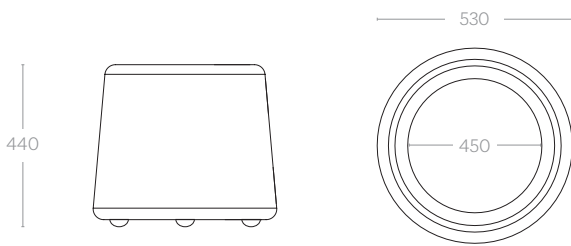

Otto

Motion Otto is the smallest member of the MotionOffice family. Castors on the base provide a mobile option to create clusters or add seating to any desired area.

Dimensions (mm)

Motion Felt Colour Options