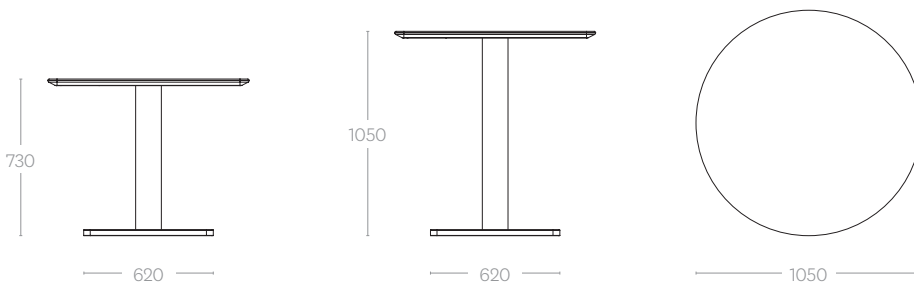

Round Table

Motion Round Tables provide a large surface area, creating space for staff to gather around and share ideas whether it be sitting or standing.

Dimensions (mm)

Worksurface & Frame Options

White Lacquer