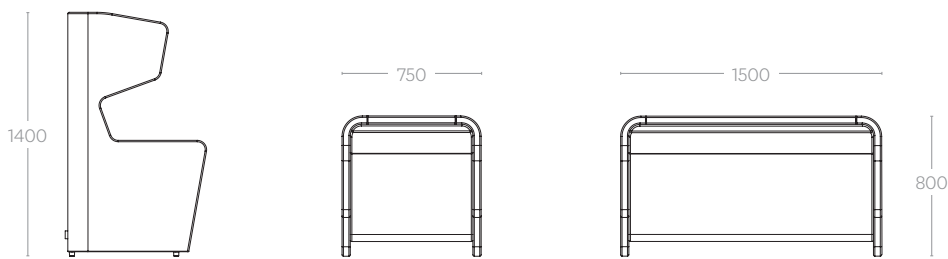

Wing

Motion Wing seating can be arranged to create meeting spaces or be used as quiet spaces to complete short individual tasks. The acoustic wings provide acoustic privacy with a more unique bold aesthetic.

Dimensions (mm)

SEAT HEIGHT = 430mm

Motion Felt Colour Options

Ash Grey

Stone Grey

Charcoal Grey

Deep Blue

Ice Blue