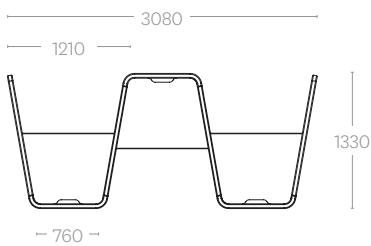

## Dimensions (mm)

Worktop

## Worksurface Options

White Lacquer

Solid Beech

WORKSURFACE HEIGHT = 730mm