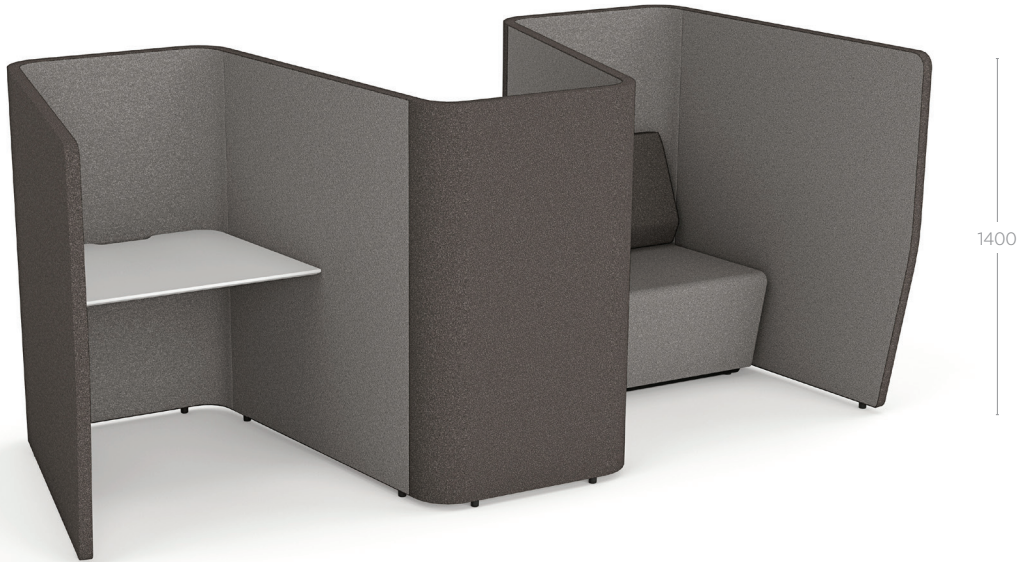

# Zip

Motion Zip work pods provide a high level of acoustic and visual privacy, allowing workers to complete focussed individual tasks in a comfortable environment.

Zip 1

Zip 2

Zip 3

Zip 4

Zip 5

Zip 6

## Dimensions (mm)

Worktop

## Worksurface Options

White Lacquer

Solid Beech

WORKSURFACE HEIGHT = 730mm