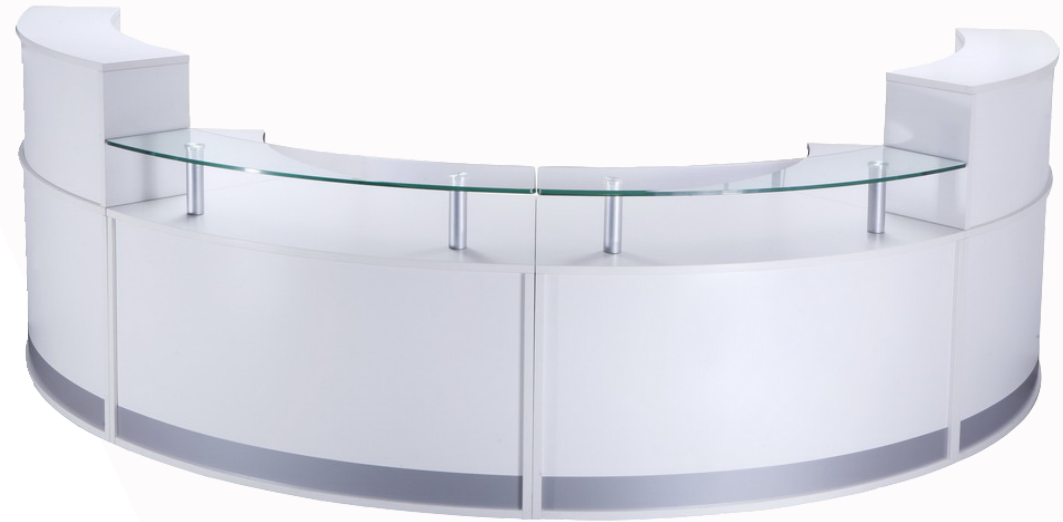

Brilliant white all over with driftwood wrap around cowl with feature panel.

Adjustable feet for levelling and 2 x Chrome metal cable entry covers with brush insulator.

URC BW / DW - 2200mm W x 800mm D x 1150mm H
Worksurface - 25mm T x 730mm H

MODULAR RECEPTION

Mix and match units to create a Reception Counter to suit your space and design.

MOD1 has a reception cowl with 405mm internal space.

MOD2 has a 12mm thick glass top shelf feature.

Both modular units available in warm white only.

MOD 1 - Full Height Unit

1339mm W x 800mm D x 1160mm H

MOD 2 - With Glass Top

1339mm W x 800mm D x 935mm H

5 Year Warranty

RC1809 RECEPTION

The RC1809 Reception Counter features brilliant white top and sides with contrasting black powdercoated cowl and kick-plate.

Perforated pattern design on black powdercoated cowl panel.

Constructed from E1 rated melamine board, available in brilliant white only.

RC1809 - Work Surface - 1800mm W x 800mm D
Overall height - 1170mm H