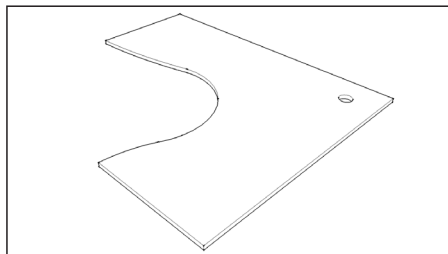

▪ 1500 X 700

▪ 1800 X 700

▪ 1200 X 1200 X 700

▪ 1500 X 1500 X 700

▪ 1800 X 1200 X 700

▪ 1800 X 1500 X 700

▪ 1800 X 1800 X 700

SCREEN SYSTEM

- Grey or Blue

Joining Poles

- Link at 90 or 120 degrees

1250 High Screens

- Available in Widths: 750, 1200, 1500 & 1800

1650 High Screens

- Available in Widths: 750, 1200, 1500 & 1800

LEG SYSTEMS