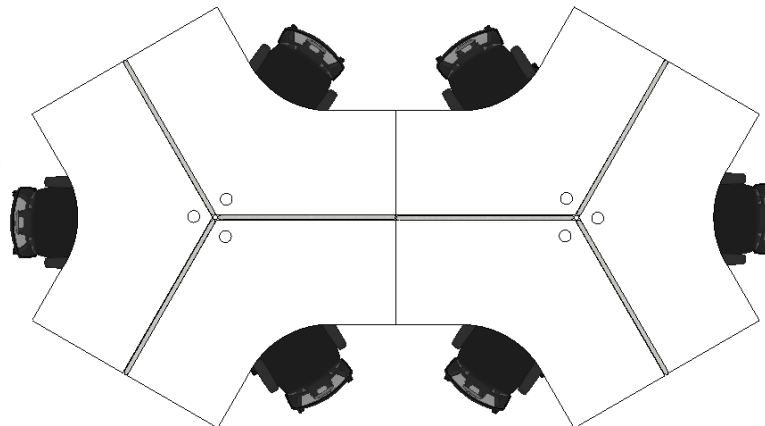

- Slimline Screen System
- Blue or Grey Screens
- White or Beech Tops
- 1250H or 1650H Screens
- Pinable Screens

MAXIMISE SPACE WITH CUBICLES

SPREAD OUT WITH 3 WAY 120° WORKSTATION

4 WAY WORKSTATION FOR MAXIMUM WORKSPACE

CREATE YOUR WORKSTATION ENVIRONMENT

- We can help from consultation and planning to providing drawings or 3D rendered images of your design.

EPIC SCREENS

WORKSTATION TOP SIZES - Beech or White

▪ 1200 X 700

▪ 1500 X 700

▪ 1800 X 700

▪ 1200 X 1200 X 700

▪ 1500 X 1500 X 700

▪ 1800 X 1200 X 700

▪ 1800 X 1500 X 700

▪ 1800 X 1800 X 700

SCREEN SYSTEM

- Grey or Blue

Joining Poles

- Link at 90 or 120 degrees

1250 High Screens

- Available in Widths: 750, 1200, 1500 & 1800

1650 High Screens

- Available in Widths: 750, 1200, 1500 & 1800

LEG SYSTEMS