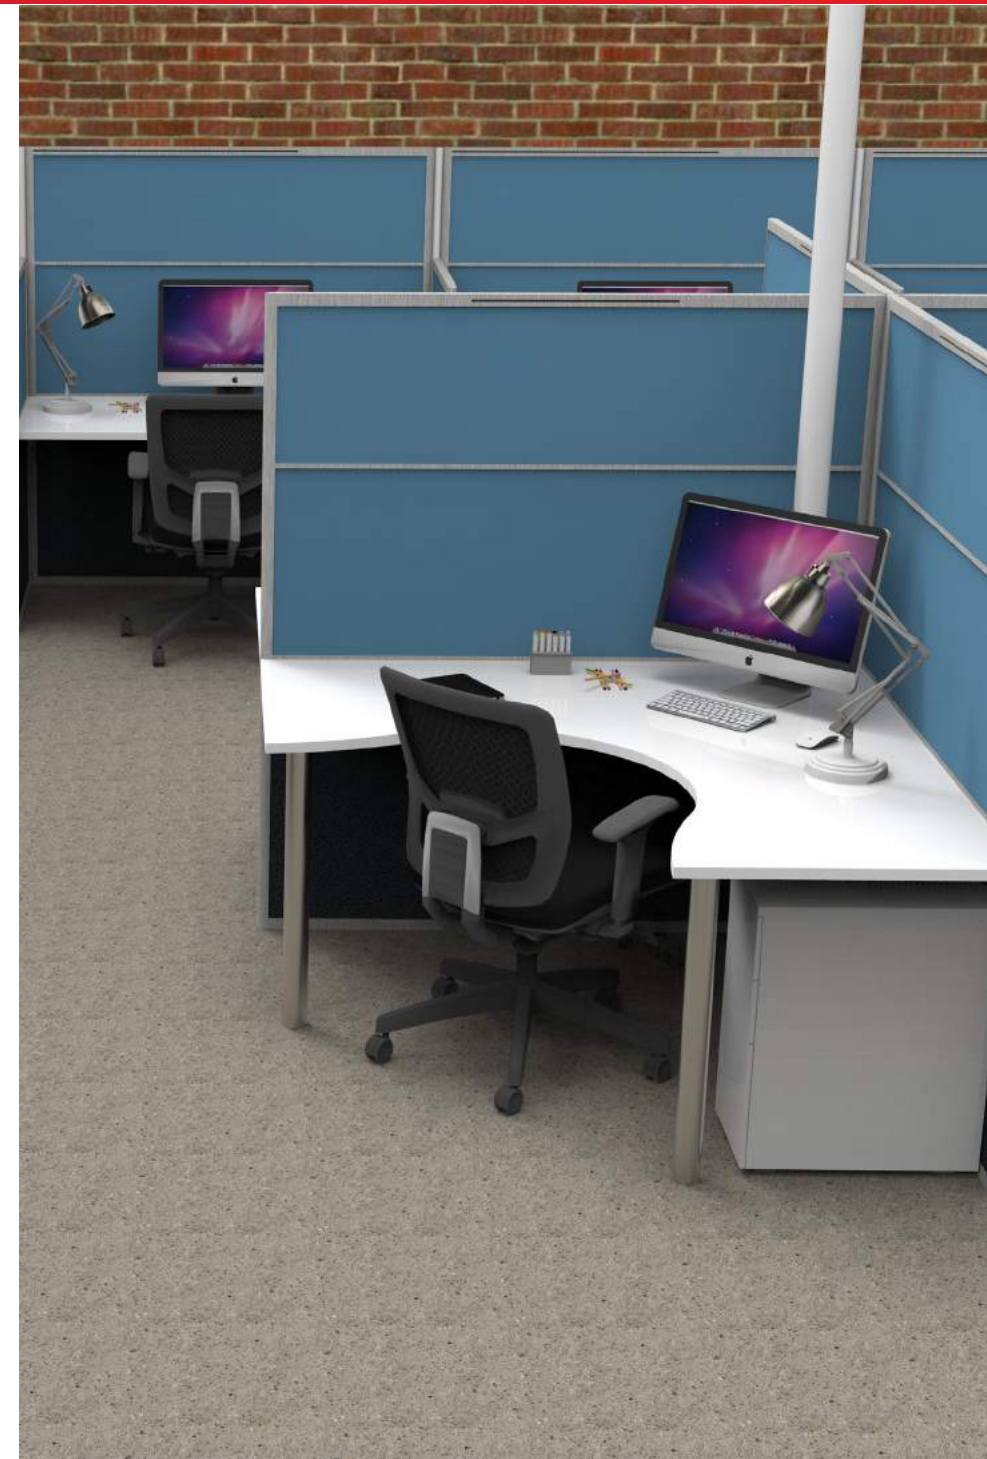

CREATE YOUR WORKSTATION ENVIRONMENT

- We can help from consultation and planning to providing drawings or 3D rendered images of your design.