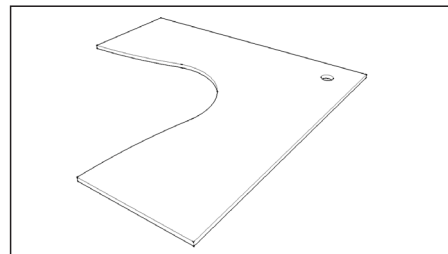

▪ 1500 X 700

▪ 1800 X 700

▪ 1200 X 1200 X 700

▪ 1500 X 1500 X 700

▪ 1800 X 1200 X 700

▪ 1800 X 1500 X 700

▪ 1800 X 1800 X 700

SCREEN SYSTEM

- Grey or Blue

Joining Poles

- Link at 90 or 120 degrees

1250 High Screens

- Available in Widths: 750, 1200, 1500 & 1800

1650 High Screens

- Available in Widths: 750, 1200, 1500 & 1800

LEG SYSTEMS