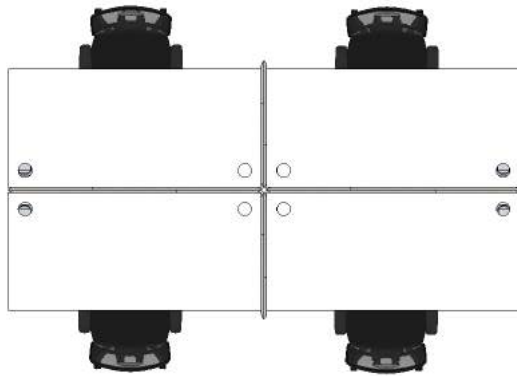

- Slimline Screen System
- Blue or Grey Screens
- White or Beech Tops
- 1250H or 1650H Screens
- Pinable Screens

MAXIMISE SPACE WITH CUBICLES

SPREAD OUT WITH 3 WAY 120° WORKSTATION

4 WAY WORKSTATION FOR MAXIMUM WORKSPACE

▪ 1500 X 700

▪ 1800 X 700

▪ 1200 X 1200 X 700

▪ 1500 X 1500 X 700

▪ 1800 X 1200 X 700

▪ 1800 X 1500 X 700

▪ 1800 X 1800 X 700

SCREEN SYSTEM

- Grey or Blue

Joining Poles

- Link at 90 or 120 degrees

1250 High Screens

- Available in Widths: 750, 1200, 1500 & 1800

1650 High Screens

- Available in Widths: 750, 1200, 1500 & 1800

LEG SYSTEMS

SPAN LEG
▪ White

SPAN LEG
▪ Black

SPAN LEG
▪ Silver

ADJUSTABLE LEG
▪ White or Silver

CLEG
▪ Silver C Leg

DC60-CH
▪ Chrome Round Leg
60mm, Adjustable Foot

ACCESSORIES

900mm Shelf
▪ Shown with Brackets