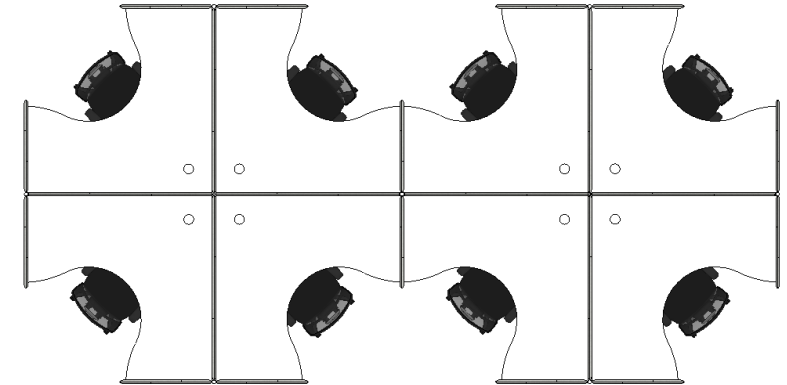

- Slimline Screen System
- Blue or Grey Screens
- White or Beech Tops
- 1250H or 1650H Screens
- Pinable Screens

MAXIMISE SPACE WITH CUBICLES

SPREAD OUT WITH 3 WAY 120° WORKSTATION

4 WAY WORKSTATION FOR MAXIMUM WORKSPACE

▪ 1500 X 700

▪ 1800 X 700

▪ 1200 X 1200 X 700

▪ 1500 X 1500 X 700

▪ 1800 X 1200 X 700

▪ 1800 X 1500 X 700

▪ 1800 X 1800 X 700

SCREEN SYSTEM

- Grey or Blue

Joining Poles

- Link at 90 or 120 degrees

1250 High Screens

- Available in Widths: 750, 1200, 1500 & 1800

1650 High Screens

- Available in Widths: 750, 1200, 1500 & 1800

LEG SYSTEMS