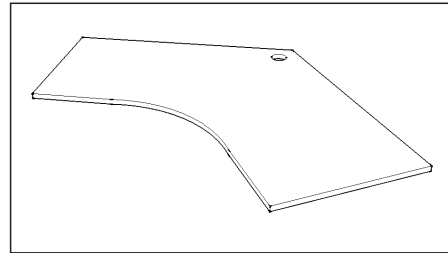

CREATE YOUR WORKSTATION ENVIRONMENT

- We can help from consultation and planning to providing drawings or 3D rendered images of your design.

EPIC SCREENS

WORKSTATION TOP SIZES - Beech or White

▪ 1200 X 700

▪ 1500 X 700

▪ 1800 X 700

▪ 1200 X 1200 X 700

▪ 1500 X 1500 X 700

▪ 1800 X 1200 X 700

▪ 1800 X 1500 X 700

▪ 1800 X 1800 X 700

SCREEN SYSTEM

- Grey or Blue

Joining Poles

- Link at 90 or 120 degrees

1250 High Screens

- Available in Widths: 750, 1200, 1500 & 1800

1650 High Screens

- Available in Widths: 750, 1200, 1500 & 1800

LEG SYSTEMS