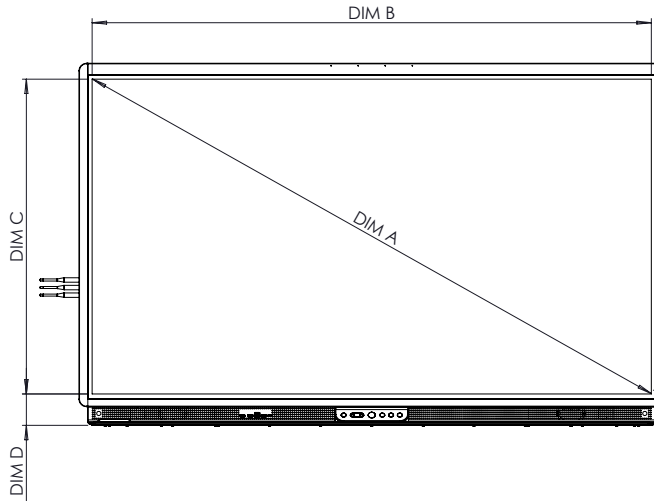

### PHYSICAL SPECIFICATIONS

Panel Dimensions	65": 1508 x 945 x 85 mm (59.4 x 37.2 x 3.3 in) 75": 1730 x 1070 x 86 mm (68.1 x 42.1 x 3.4 in) 86": 1974 x 1207 x 86 mm (77.7 x 47.5 x 3.4 in)
Packed Dimensions	65": 1655 x 1035 x 225 mm (65.2 x 40.7 x 8.9 in) 75": 1870 x 1175 x 225 mm (73.6 x 46.2 x 8.9 in) 86": 2125 x 1295 x 260 mm (83.7 x 51 x 10.2 in)
Panel Net Weight	65": 44.5 kg (98.1 lb) 75": 57.8 kg (127.4 lb) 86": 73.3 kg (161.6 lb)
Packed Weight	65": 61.5 kg (135.6 lb) 75": 78.5 kg (173.1 lb) 86": 95.7 kg (211 lb)
Wall Mount Dimensions	1010 x 720 x 52 mm (39.8 x 28.3 x 2.0 in)
VESA Mount Point	65": 600 x 400 mm (23.6 x 15.7 in) 75": 800 x 400 mm (31.5 x 15.7 in) 86": 800 x 600 mm (31.5 x 23.6 in)

### TECHNICAL DRAWINGS

65"

Front

A	1642mm [64.6in]
B	1430mm [56.3in]
C	806mm [31.7in]
D	93mm [3.6in]
E	128mm [5.0in]
F	85mm [3.4in]
G	945mm [37.2in]
H	1508mm [59.4in]
I	600mm [23.6in]
J	400mm [15.7in]
K	305mm [12.0in]
L	240mm [9.4in]

Back

Side

### TECHNICAL DRAWINGS

75"

Front

DIM	DIMENSION (mm)
A	1896mm [74.7in]
B	1652mm [65.0in]
C	930mm [36.6in]
D	93mm [3.6in]
E	128mm [5.0in]
F	86mm [3.4in]
G	1070mm [42.1in]
H	1730mm [68.1in]
I	800mm [31.5in]
J	400mm [15.7in]
K	446mm [17.5in]
L	224mm [8.8in]