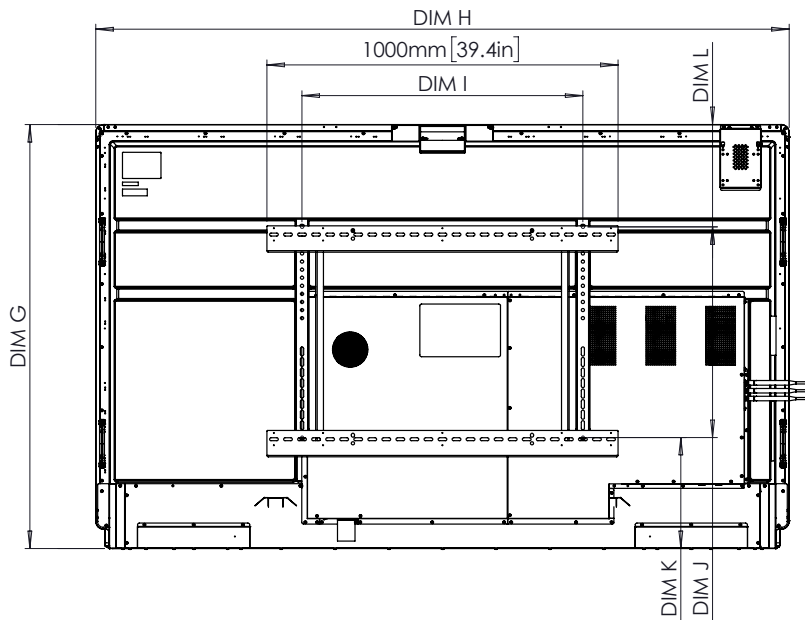

DIM	DIMENSION (mm)
A	2177mm [85.7in]
B	1897mm [74.7in]
C	1068mm [42.0in]
D	93mm [3.6in]
E	128mm [5.0in]
F	86mm [3.4in]
G	1207mm [47.5in]
H	1975mm [77.8in]
I	800mm [31.5in]
J	600mm [23.6in]
K	316mm [12.4in]
L	291mm [11.5in]

Back