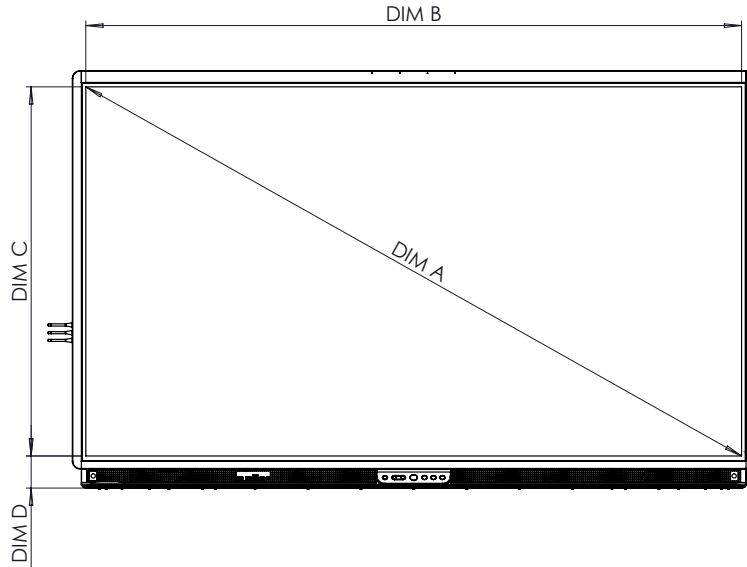

### TECHNICAL DRAWINGS

65"

Front

A	1642mm [64.6in]
B	1430mm [56.3in]
C	806mm [31.7in]
D	93mm [3.6in]
E	128mm [5.0in]
F	85mm [3.4in]
G	945mm [37.2in]
H	1508mm [59.4in]
I	600mm [23.6in]
J	400mm [15.7in]
K	305mm [12.0in]
L	240mm [9.4in]

### TECHNICAL DRAWINGS

75"

Front

DIM	DIMENSION (mm)
A	1896mm [74.7in]
B	1652mm [65.0in]
C	930mm [36.6in]
D	93mm [3.6in]
E	128mm [5.0in]
F	86mm [3.4in]
G	1070mm [42.1in]
H	1730mm [68.1in]
I	800mm [31.5in]
J	400mm [15.7in]
K	446mm [17.5in]
L	224mm [8.8in]

Back

Side

### TECHNICAL DRAWINGS

86"

Front

DIM	DIMENSION (mm)
A	2177mm [85.7in]
B	1897mm [74.7in]
C	1068mm [42.0in]
D	93mm [3.6in]
E	128mm [5.0in]
F	86mm [3.4in]
G	1207mm [47.5in]
H	1975mm [77.8in]
I	800mm [31.5in]
J	600mm [23.6in]
K	316mm [12.4in]
L	291mm [11.5in]