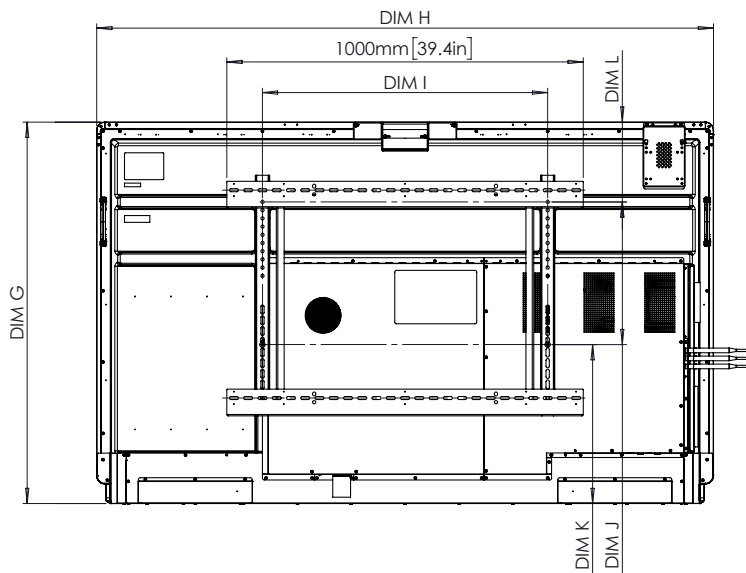

DIM	DIMENSION (mm)
A	1896mm [74.7in]
B	1652mm [65.0in]
C	930mm [36.6in]
D	93mm [3.6in]
E	128mm [5.0in]
F	86mm [3.4in]
G	1070mm [42.1in]
H	1730mm [68.1in]
I	800mm [31.5in]
J	400mm [15.7in]
K	446mm [17.5in]
L	224mm [8.8in]

Back