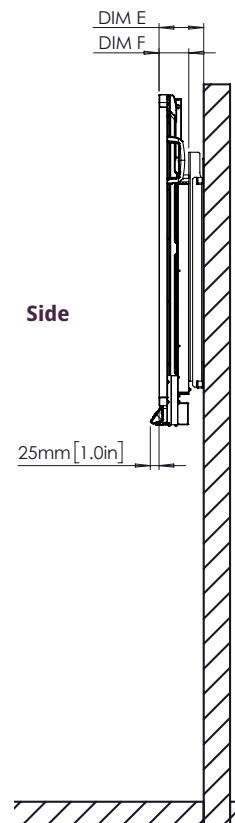

ActivPanel 9

Premium

TECHNICAL DRAWINGS

65"

Front

A	1642mm [64.6in]
B	1430mm [56.3in]
C	806mm [31.7in]
D	93mm [3.6in]
E	128mm [5.0in]
F	85mm [3.4in]
G	945mm [37.2in]
H	1508mm [59.4in]
I	600mm [23.6in]
J	400mm [15.7in]
K	305mm [12.0in]
L	240mm [9.4in]

Back

Side