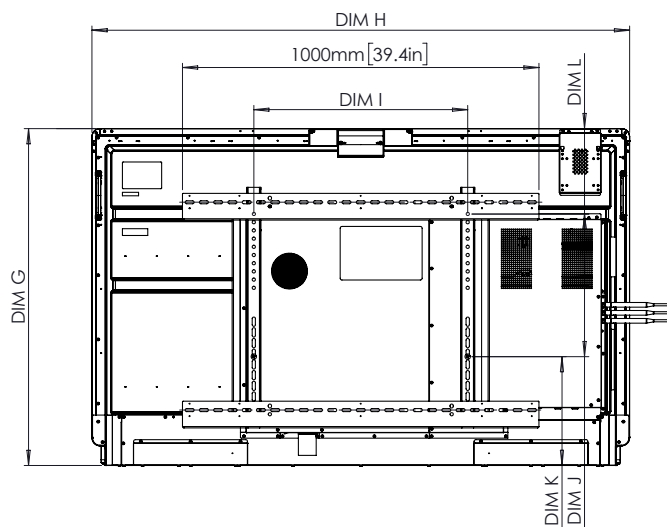

A	1642mm [64.6in]
B	1430mm [56.3in]
C	806mm [31.7in]
D	93mm [3.6in]
E	128mm [5.0in]
F	85mm [3.4in]
G	945mm [37.2in]
H	1508mm [59.4in]
I	600mm [23.6in]
J	400mm [15.7in]
K	305mm [12.0in]
L	240mm [9.4in]

Back