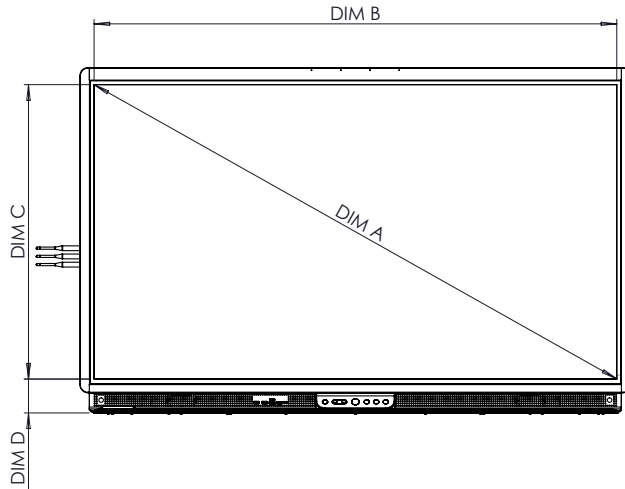

### PHYSICAL SPECIFICATIONS

Panel Dimensions	65": 1508 x 945 x 85 mm (59.4 x 37.2 x 3.3 in) 75": 1730 x 1070 x 86 mm (68.1 x 42.1 x 3.4 in) 86": 1974 x 1207 x 86 mm (77.7 x 47.5 x 3.4 in)
Packed Dimensions	65": 1655 x 1035 x 225 mm (65.2 x 40.7 x 8.9 in) 75": 1870 x 1175 x 225 mm (73.6 x 46.2 x 8.9 in) 86": 2125 x 1295 x 260 mm (83.7 x 51 x 10.2 in)
Panel Net Weight	65": 44.5 kg (98.1 lb) 75": 57.8 kg (127.4 lb) 86": 73.3 kg (161.6 lb)
Packed Weight	65": 61.5 kg (135.6 lb) 75": 78.5 kg (173.1 lb) 86": 95.7 kg (211 lb)
Wall Mount Dimensions	1010 x 720 x 52 mm (39.8 x 28.3 x 2.0 in)
VESA Mount Point	65": 600 x 400 mm (23.6 x 15.7 in) 75": 800 x 400 mm (31.5 x 15.7 in) 86": 800 x 600 mm (31.5 x 23.6 in)

### TECHNICAL DRAWINGS

65"

Front

A	1642mm [64.6in]
B	1430mm [56.3in]
C	806mm [31.7in]
D	93mm [3.6in]
E	128mm [5.0in]
F	85mm [3.4in]
G	945mm [37.2in]
H	1508mm [59.4in]
I	600mm [23.6in]
J	400mm [15.7in]
K	305mm [12.0in]
L	240mm [9.4in]

### TECHNICAL DRAWINGS

75"

Front

DIM	DIMENSION (mm)
A	1896mm [74.7in]
B	1652mm [65.0in]
C	930mm [36.6in]
D	93mm [3.6in]
E	128mm [5.0in]
F	86mm [3.4in]
G	1070mm [42.1in]
H	1730mm [68.1in]
I	800mm [31.5in]
J	400mm [15.7in]
K	446mm [17.5in]
L	224mm [8.8in]