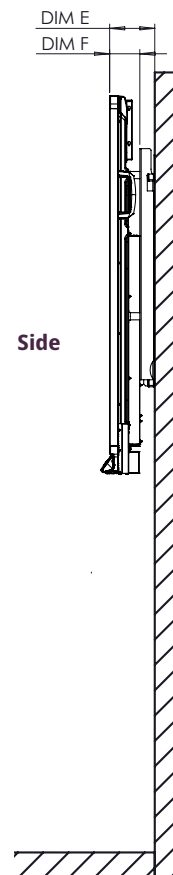

ActivPanel 9

Premium

TECHNICAL DRAWINGS

75"

Front

DIM	DIMENSION (mm)
A	1896mm [74.7in]
B	1652mm [65.0in]
C	930mm [36.6in]
D	93mm [3.6in]
E	128mm [5.0in]
F	86mm [3.4in]
G	1070mm [42.1in]
H	1730mm [68.1in]
I	800mm [31.5in]
J	400mm [15.7in]
K	446mm [17.5in]
L	224mm [8.8in]

Back

Side