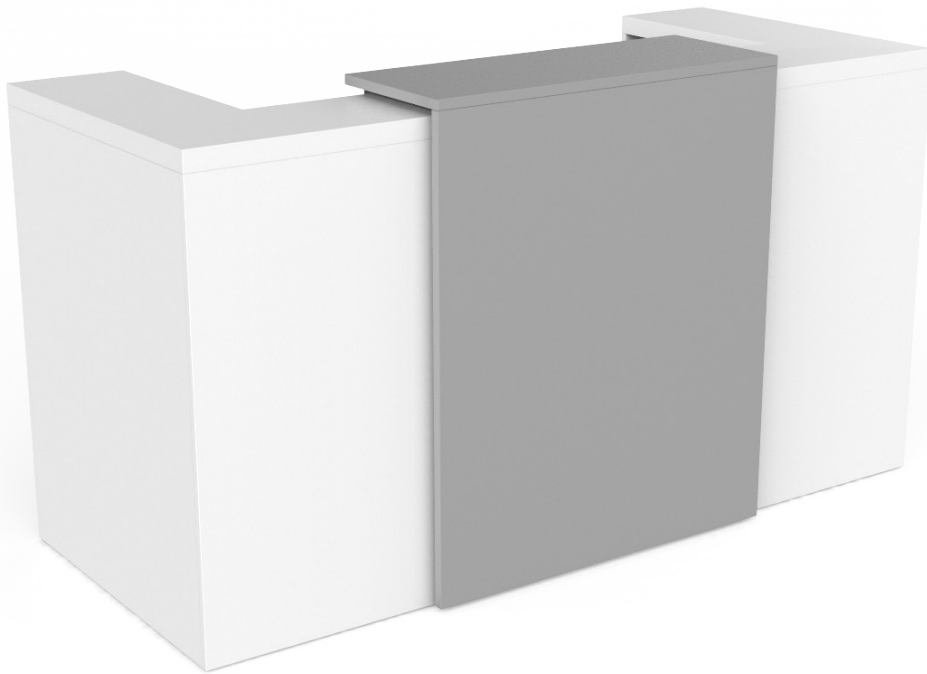

EPIC OFFICE
furniture.com.au

Anvil Reception

Product Data Specification