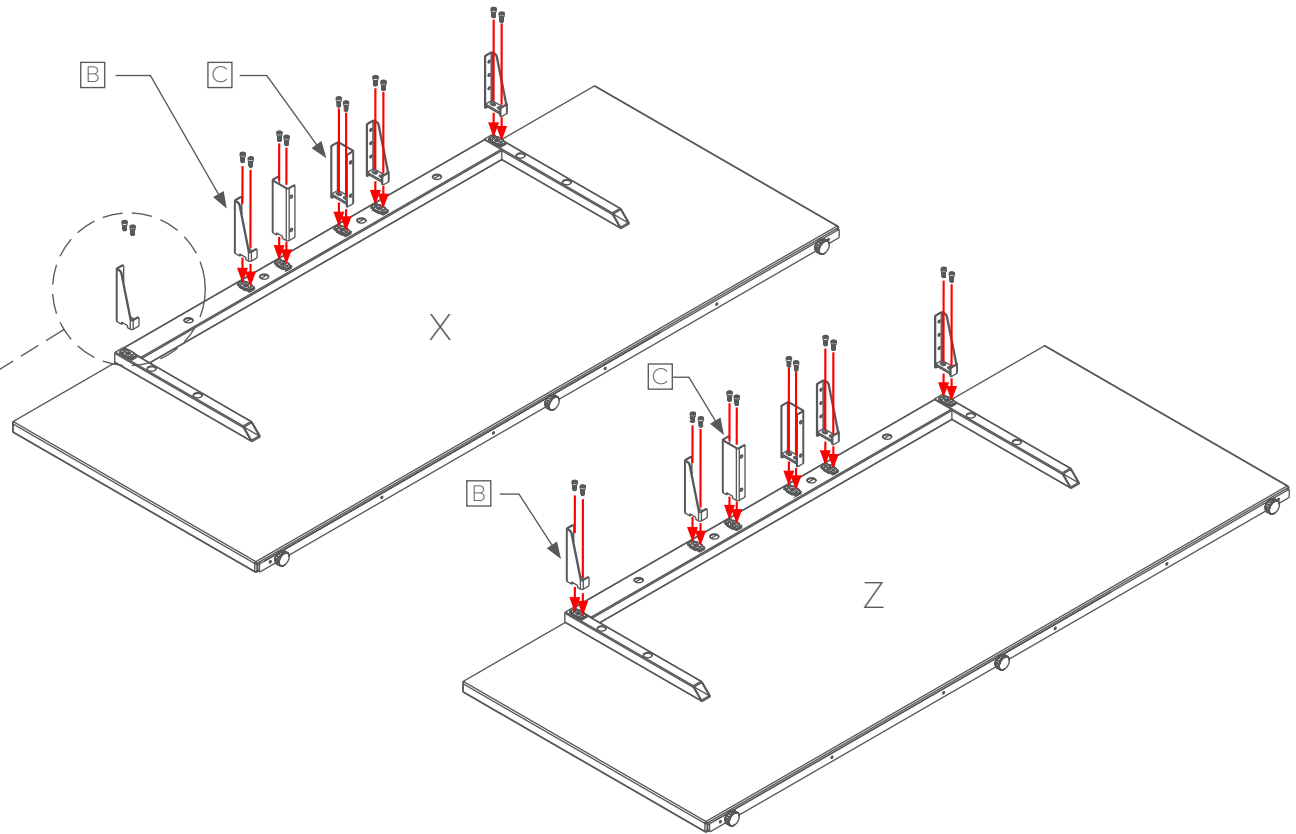

EkoSystem Double Sided Workspace

Assembly Instructions

STEP 2: