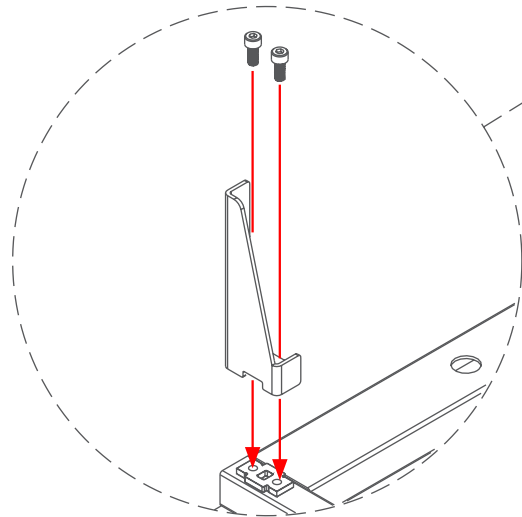

EkoSystem Double Sided Workspace

Assembly Instructions

STEP 2: