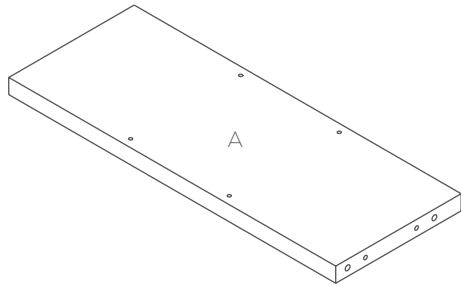

EkoSystem Desk Shelf

Assembly Instructions

EkoSystem Desk Shelf

Components List

Immovable Panel

Batten

Left (X) & Right (Z) Side Panel

1 x Iron Bar

5 - Anti-slip Stickers

8 - 6 x 35mm Cam Bolts

8 - 8 x 30mm Dowel Pin

8 - 5/8" Cam Cover

Pre-Installed Parts:

Cam

STEP 1:

2 - 6 x 35mm
Cam Bolts

2 - 8 x 30mm
Dowel Pin

STEP 2:

EkoSystem Desk Shelf

Assembly Instructions

STEP 3:

6 - 6 x 35mm
Cam Bolts

6 - 8 x 30mm
Dowell Pin

STEP 4: