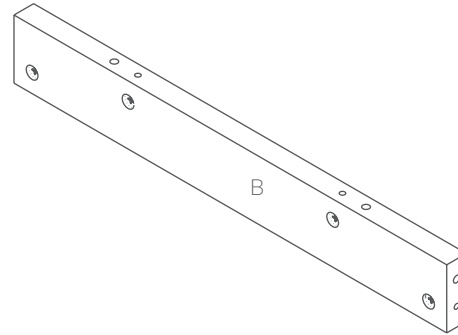

EkoSystem Desk Shelf

Assembly Instructions

EkoSystem Desk Shelf

Components List

Immovable Panel

Batten

Left (X) & Right (Z) Side Panel

1 x Iron Bar

5 - Anti-slip Stickers

8 - 6 x 35mm Cam Bolts

8 - 8 x 30mm Dowel Pin

8 - 5/8" Cam Cover

Pre-Installed Parts:

Cam

STEP 1:

2 - 6 x 35mm
Cam Bolts

2 - 8 x 30mm
Dowel Pin

STEP 2:

EkoSystem Desk Shelf

Assembly Instructions

STEP 3:

6 - 6 x 35mm
Cam Bolts

6 - 8 x 30mm
Dowell Pin

STEP 4: