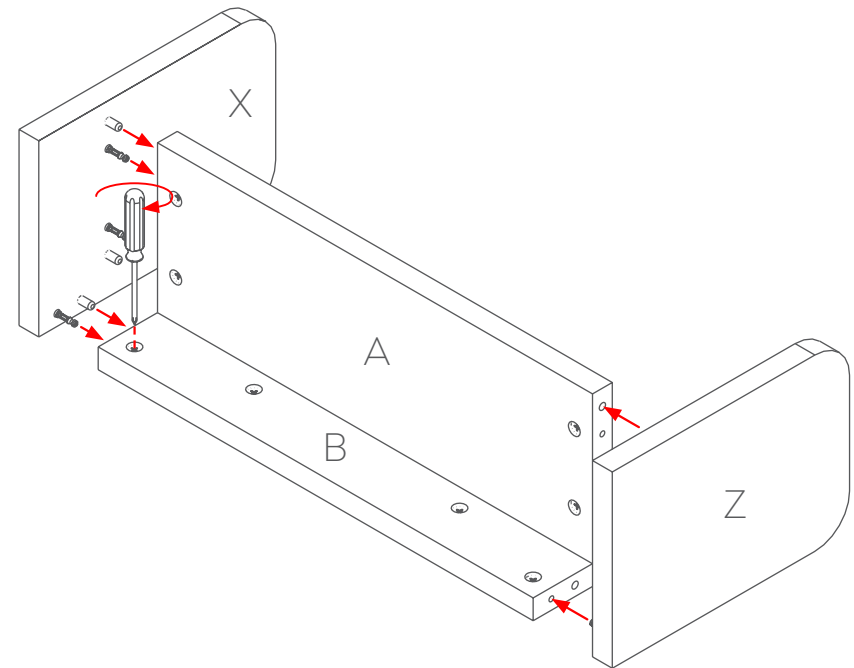

EkoSystem Desk Shelf

Assembly Instructions

EkoSystem Desk Shelf

Components List

Immovable Panel

Batten

Left (X) & Right (Z) Side Panel

1 x Iron Bar

5 - Anti-slip Stickers

8 - 6 x 35mm Cam Bolts

8 - 8 x 30mm Dowel Pin

8 - 5/8" Cam Cover

Pre-Installed Parts:

Cam

STEP 1:

2 - 6 x 35mm
Cam Bolts

2 - 8 x 30mm
Dowel Pin

STEP 2:

EkoSystem Desk Shelf

Assembly Instructions

STEP 3:

6 - 6 x 35mm
Cam Bolts

6 - 8 x 30mm
Dowell Pin

STEP 4: