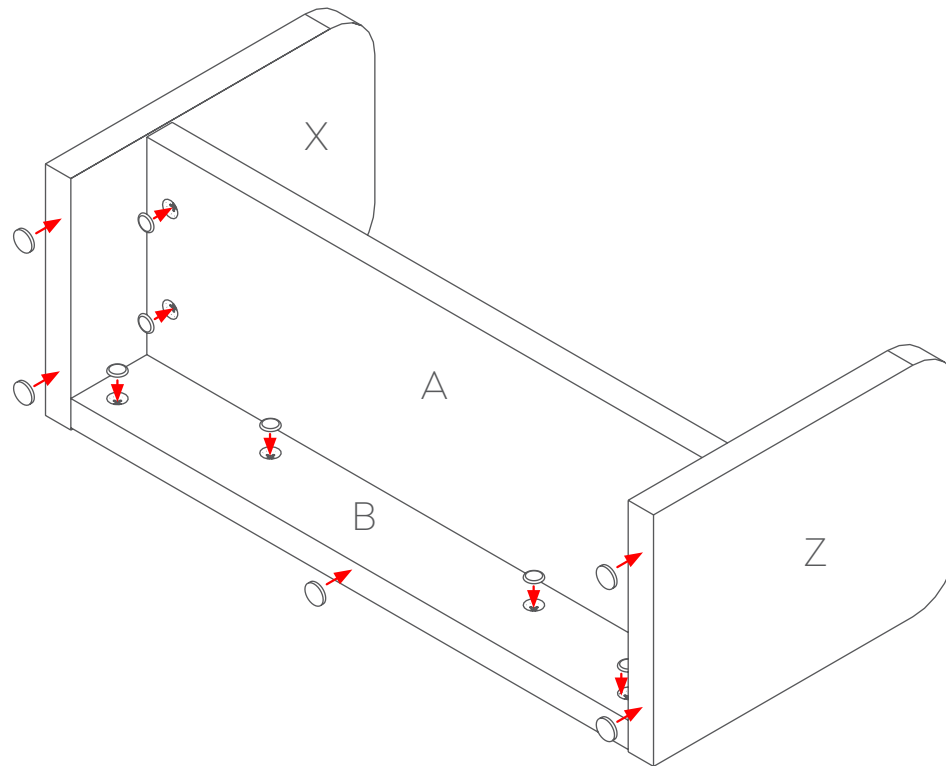

STEP 5:

5 - Anti-slip
Stickers

8 - 5/8" Cam
Cover