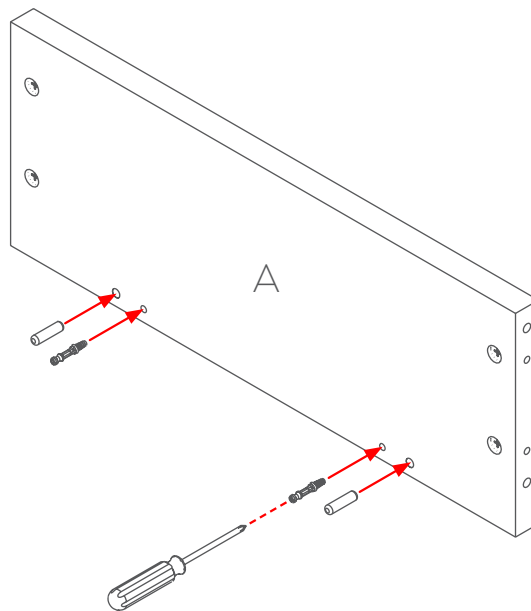

EkoSystem Desk Shelf

Assembly Instructions

EkoSystem Desk Shelf

Components List

Immovable Panel

Batten

Left (X) & Right (Z) Side Panel

1 x Iron Bar

5 - Anti-slip Stickers

8 - 6 x 35mm Cam Bolts

8 - 8 x 30mm Dowel Pin

8 - 5/8" Cam Cover

Pre-Installed Parts:

Cam

STEP 1:

2 - 6 x 35mm
Cam Bolts

2 - 8 x 30mm
Dowel Pin

STEP 2:

EkoSystem Desk Shelf

Assembly Instructions

STEP 3:

6 - 6 x 35mm
Cam Bolts

6 - 8 x 30mm
Dowell Pin

STEP 4: