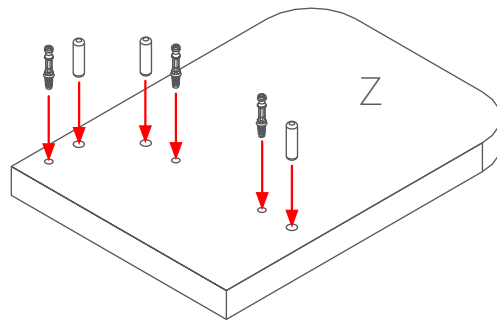

5 - Anti-slip Stickers

8 - 6 x 35mm Cam Bolts

8 - 8 x 30mm Dowel Pin

8 - 5/8" Cam Cover

Pre-Installed Parts:

Cam

STEP 1:

2 - 6 x 35mm
Cam Bolts

2 - 8 x 30mm
Dowel Pin

STEP 2:

EkoSystem Desk Shelf

Assembly Instructions

STEP 3:

6 - 6 x 35mm
Cam Bolts

6 - 8 x 30mm
Dowell Pin

STEP 4:

STEP 5:

5 - Anti-slip
Stickers

8 - 5/8" Cam
Cover

EkoSystem Desk Shelf

Assembly Instructions

STEP 6:

Complete: