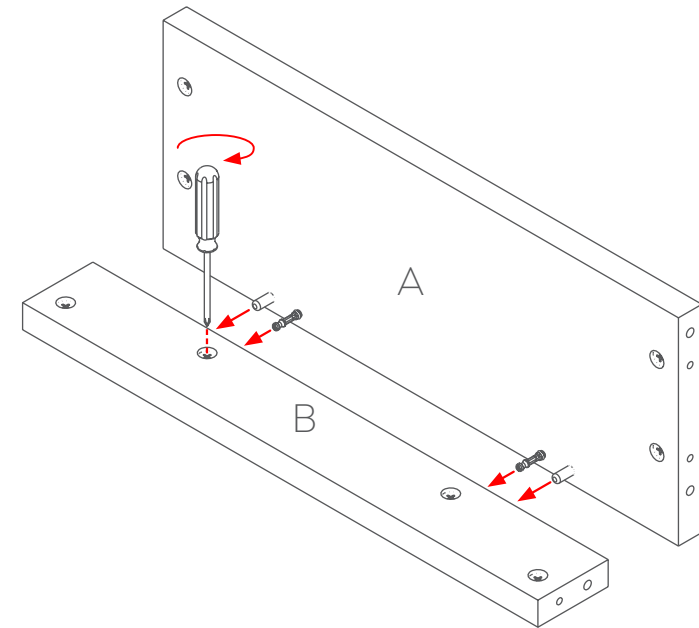

EkoSystem Desk Shelf

Assembly Instructions

EkoSystem Desk Shelf

Components List

Immovable Panel

Batten

Left (X) & Right (Z) Side Panel

1 x Iron Bar

5 - Anti-slip Stickers

8 - 6 x 35mm Cam Bolts

8 - 8 x 30mm Dowel Pin

8 - 5/8" Cam Cover

Pre-Installed Parts:

Cam

STEP 1:

2 - 6 x 35mm
Cam Bolts

2 - 8 x 30mm
Dowel Pin

STEP 2:

EkoSystem Desk Shelf

Assembly Instructions

STEP 3:

6 - 6 x 35mm
Cam Bolts

6 - 8 x 30mm
Dowell Pin

STEP 4: