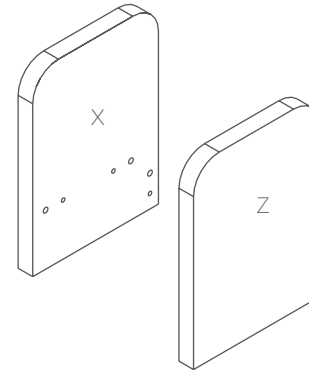

EkoSystem Desk Shelf

Assembly Instructions

EkoSystem Desk Shelf

Components List

Immovable Panel

Batten

Left (X) & Right (Z) Side Panel

1 x Iron Bar

5 - Anti-slip Stickers

8 - 6 x 35mm Cam Bolts

8 - 8 x 30mm Dowel Pin

8 - 5/8" Cam Cover

Pre-Installed Parts:

Cam

STEP 1:

2 - 6 x 35mm
Cam Bolts