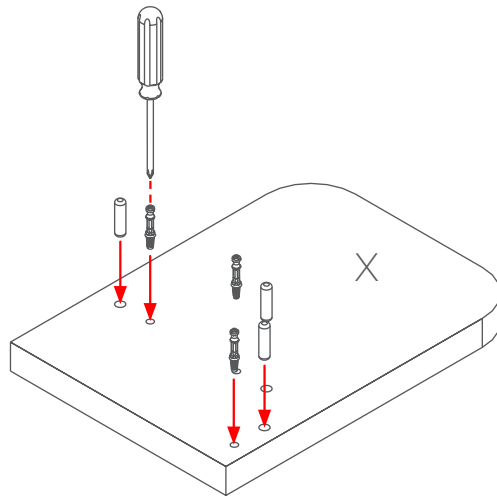

5 - Anti-slip Stickers

8 - 6 x 35mm Cam Bolts

8 - 8 x 30mm Dowel Pin

8 - 5/8" Cam Cover

Pre-Installed Parts:

Cam

STEP 1:

2 - 6 x 35mm
Cam Bolts

2 - 8 x 30mm
Dowel Pin

STEP 2:

EkoSystem Desk Shelf

Assembly Instructions

STEP 3:

6 - 6 x 35mm
Cam Bolts

6 - 8 x 30mm
Dowell Pin

STEP 4: