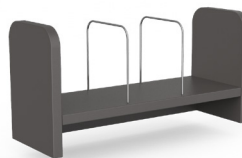

### EkoSystem Mobiles

18 mm white or charcoal melamine on E1 grade substrate with matching PVC edge

5 castors for stability

Ball bearing extension runners

2 Drawer + File Mobile  
600h x 400w x 500d

4 Drawer Mobile  
600h x 400w x 460d

### EkoSystem Mobile Bookcase

18 mm white or charcoal melamine on E1 grade substrate with matching PVC edge

1x adjustable shelf

Works with drawer

Mobile Bookcase  
600h x 440w x 500d

Mobile Bookcase  
600h x 858w x 500d

### EkoSystem Mobile Bookcase

18 mm white or charcoal melamine on E1 grade substrate with matching PVC edge

2x Chrome bookend hoops

Desktop Shelf  
600w