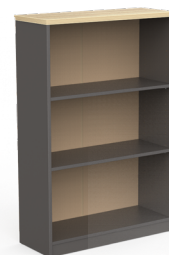

### EkoSystem Bookcases

18 mm studio white or new oak/charcoal melamine on E1 grade substrate with matching PVC edge

Adjustable shelves

5mm MDF backing board

Fast assembly

Bookcase - 2 Level  
720h x 1200w x 400d