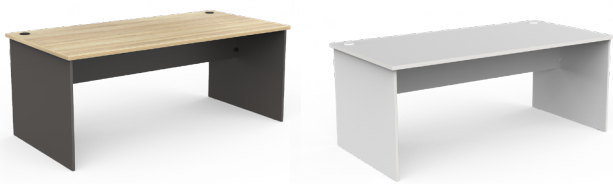

Straightline Desk

Product Data Specification

Managers Desks