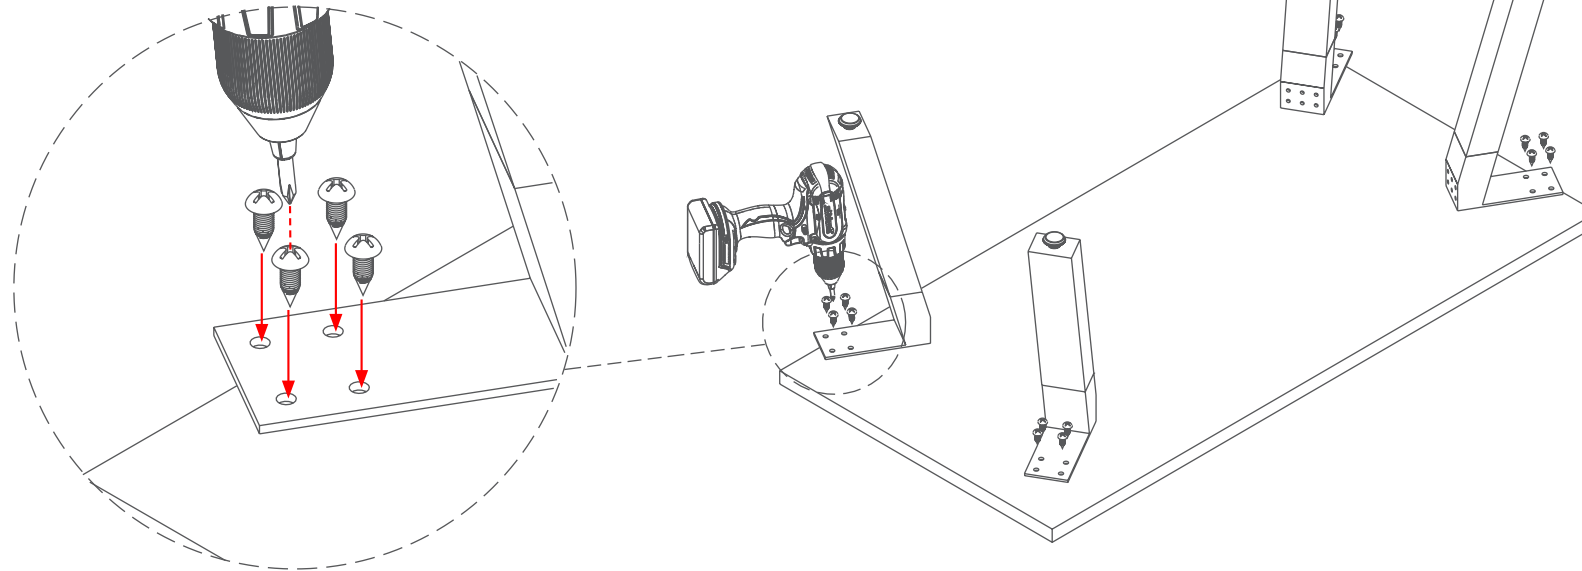

Plantation 1200 x 600 4 Leg Coffee Table

Assembly Instructions

Plantation 1200 x 600 4 Leg Coffee table

Components List

1 x 1200 x 600mm
Worktop

4 x Coffee Table Legs
75° Angle

16 - ST8 x 23mm

Plantation 1200 x 600 4 Leg Coffee table

Assembly Instructions

STEP 1:

Plantation 1200 x 600 4 Leg Coffee table

Assembly Instructions

Complete: